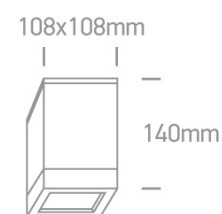

12 Wall &amp; Ceiling&gt;PAR30 Outdoor Cubes Die cast

67132D/W

75W PAR30 E27 Die Cast, PAR30 Outdoor Cubes.

Complies with standard EN60598-1 and any other specific standards

## Dimensions

## Physical Specification

Item Group	12 Wall & Ceiling
Family	PAR30 Outdoor Cubes Die cast
Order Code	67132D/W
Colour	White
Material	Die Cast
Shape	Circular
Height	255mm
Diameter	108mm
Surface Ceiling	Yes
Indoor	Yes
Outdoor	Yes
Adjustable	No