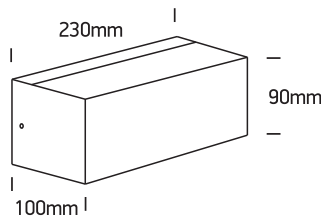

INSTALLATION MANUAL

67518

100-240V | E27 | 12W | IP65 | ABS + PC

Warnings:

1. Make sure that the product is installed properly before connecting to electricity.
2. Do not cover the fitting.
3. Maintenance and installation should only be carried out by a professional electrician.