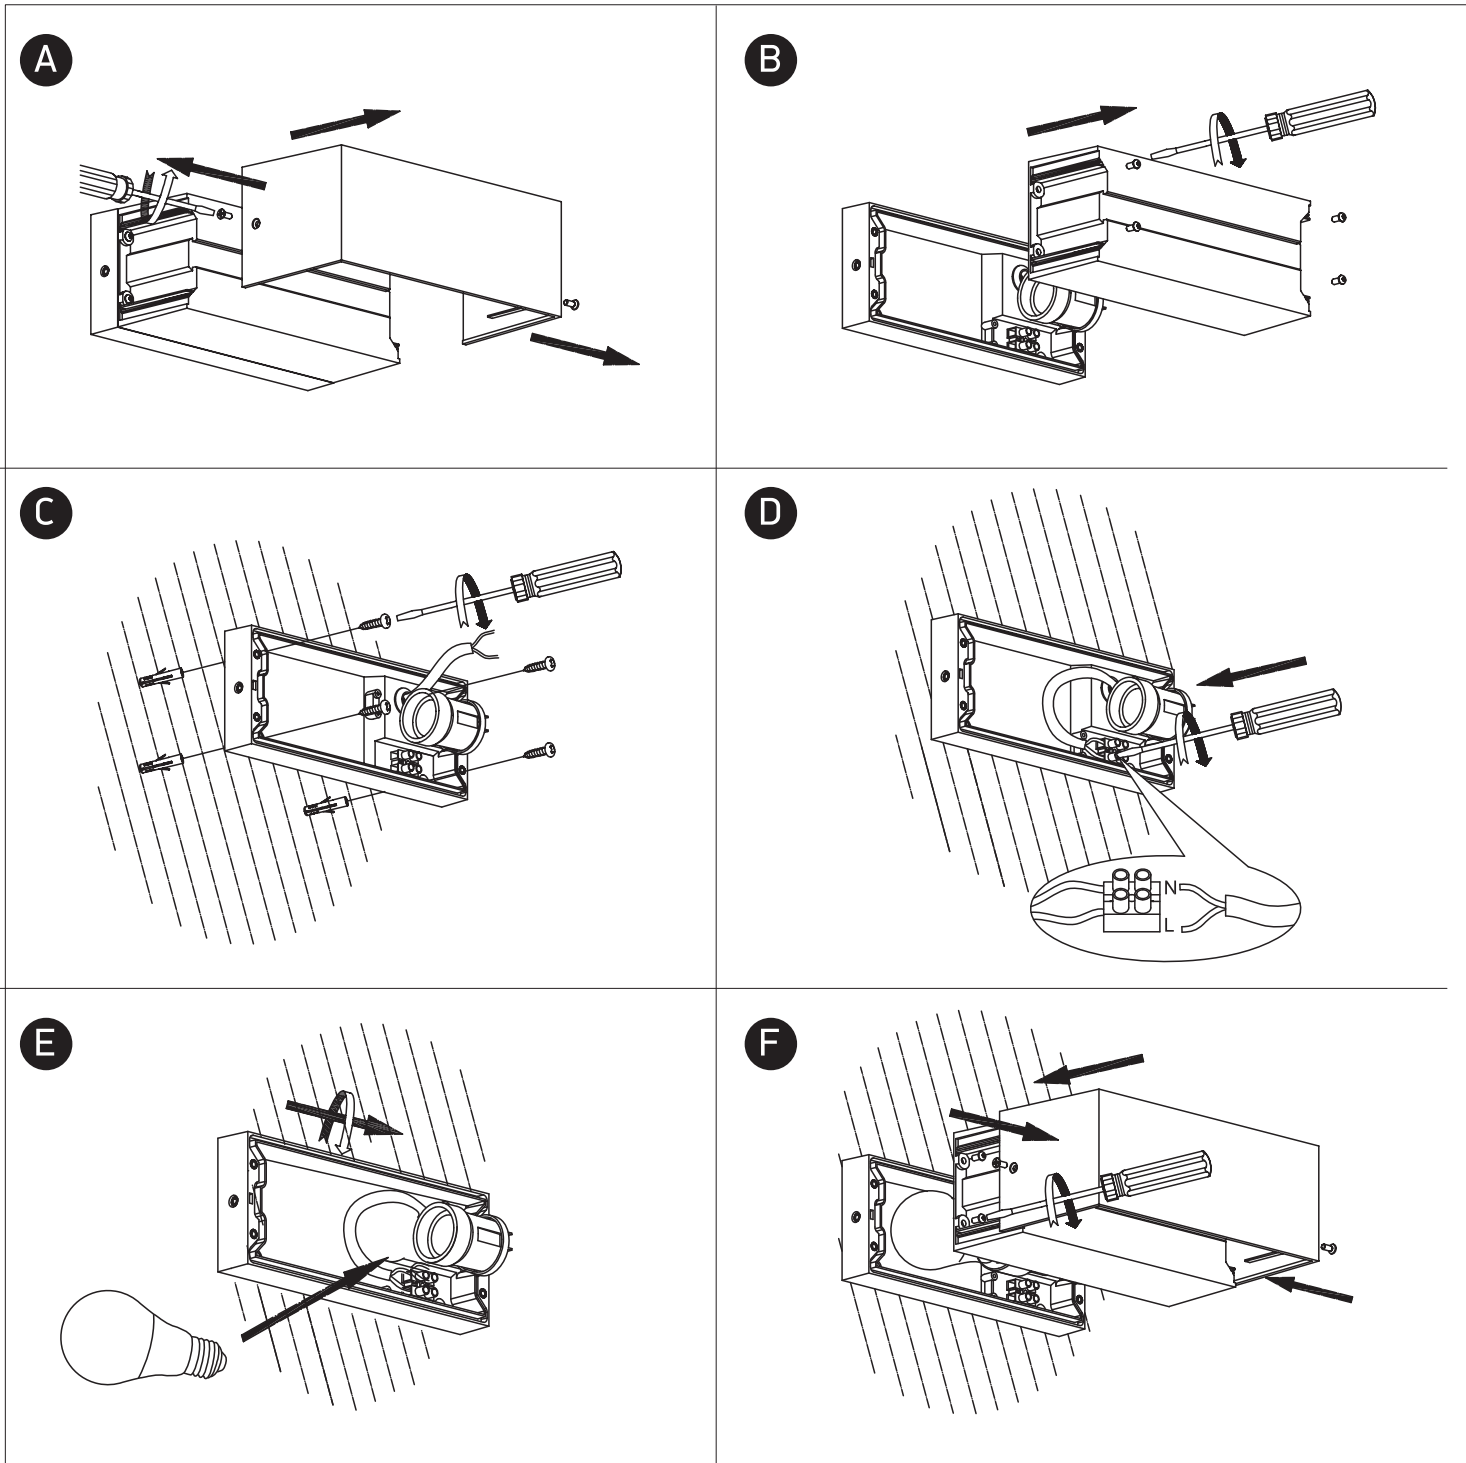

INSTALLATION MANUAL

67518

100-240V | E27 | 12W | IP65 | ABS + PC

Warnings:

1. Make sure that the product is installed properly before connecting to electricity.
2. Do not cover the fitting.
3. Maintenance and installation should only be carried out by a professional electrician.