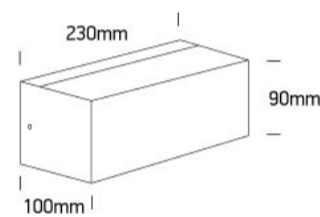

12 Wall &amp; Ceiling&gt;Indoor/Outdoor Wall Light

67518/AN

12W Up &amp; Down E27 Wall Light.

Complies with standard EN60598-1 and any other specific standards

## Dimensions

## Physical Specification

Item Group	12 Wall & Ceiling
Family	Indoor/Outdoor Wall Light
Order Code	67518/AN
Colour	Anthracite
Material	ABS
Diffuser Material	PC
Shape	Rectangular
Length	230mm
Width	100mm
Height	90mm
Surface Wall	Yes
Indoor	Yes