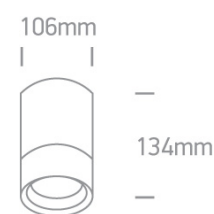

12 Wall & Ceiling>PAR30 Outdoor Cylinders

67132C/BR

20W PAR30 E27 Die Cast, PAR30 Outdoor Cylinders.

Complies with standard EN60598-1 and any other specific standards

Downloads

Dimensions

Physical Specification

Item Group	12 Wall & Ceiling
Family	PAR30 Outdoor Cylinders
Order Code	67132C/BR
Colour	Rust Brown
Material	Die Cast
Shape	Circular
Height	134
Diameter	106
Surface Ceiling	Yes
Indoor	Yes
Outdoor	Yes
Adjustable	No

Illumination Data

Illumination Diagram

Packing Info

Box Weight	0.733kg
Pcs/Carton	18
Barcode	5291889021209
HS Code	9405413990

Certification & Warranty

switch to
one light!

one
LIGHT