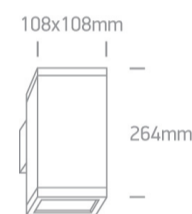

12 Wall & Ceiling>PAR30 Outdoor Wall Cubes Die cast

67132A/W

2X75W PAR30 E27 Die Cast, PAR30 Outdoor Cubes.

Complies with standard EN60598-1 and any other specific standards

Downloads

Dimensions

Physical Specification

Item Group	12 Wall & Ceiling
Family	PAR30 Outdoor Wall Cubes Die cast
Order Code	67132A/W
Colour	White
Material	Die Cast
Shape	Rectangular
Length	108mm
Width	108mm
Height	264mm
Surface Wall	Yes
Indoor	Yes
Outdoor	Yes