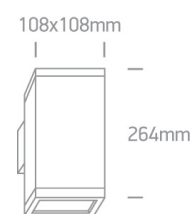

12 Wall & Ceiling>PAR30 Outdoor Wall Cubes Die cast

67132A/G

75W PAR30 E27 Die Cast, PAR30 Outdoor Cubes.

Complies with standard EN60598-1 and any other specific standards

Downloads

Dimensions

Physical Specification

Item Group	12 Wall & Ceiling
Family	PAR30 Outdoor Wall Cubes Die cast
Order Code	67132A/G
Colour	Grey
Material	Die Cast
Shape	Rectangular
Length	108mm
Width	108mm
Height	264mm
Surface Wall	Yes
Indoor	Yes
Outdoor	Yes