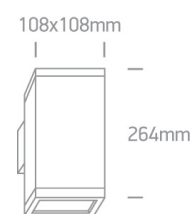

12 Wall &amp; Ceiling&gt;PAR30 Outdoor Wall Cubes Die cast

**67132A/AN**

75W PAR30 E27 Die Cast, PAR30 Outdoor Cubes.

Complies with standard EN60598-1 and any other specific standards

## Dimensions

## Physical Specification

Item Group	12 Wall & Ceiling
Family	PAR30 Outdoor Wall Cubes Die cast
Order Code	67132A/AN
Colour	Anthracite
Material	Die Cast
Shape	Rectangular
Length	108mm
Width	108mm
Height	264mm
Surface Wall	Yes
Indoor	Yes
Outdoor	Yes