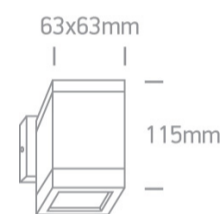

12 Wall &amp; Ceiling&gt;The GU10 Outdoor Cubes Die cast

**67130F/G**

10W MR16 GU10 Die Cast, GU10 Outdoor Cubes.

Complies with standard EN60598-1 and any other specific standards

## Dimensions

## Physical Specification

Item Group	12 Wall & Ceiling
Family	The GU10 Outdoor Cubes Die cast
Order Code	67130F/G
Colour	Grey
Material	Die Cast
Shape	Rectangular
Length	63mm
Width	63mm
Height	115mm
Surface Wall	Yes
Indoor	Yes
Outdoor	Yes