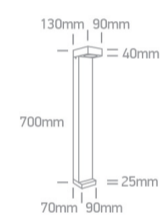

Dimensions

Physical Specification

Item Group	New 2021 Edition 2
Family	Garden & Underwater
Order Code	67508/AN/C
Colour	Anthracite
Material	Die Cast
Shape	Rectangular
Length	90mm
Width	40mm
Height	700mm
Surface Floor/Ground	Yes
Outdoor	Yes
Adjustable	No