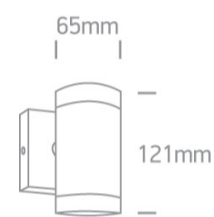

12 Wall & Ceiling>The GU10 Outdoor Wall Cylinders Die cast

67130E/W

35W MR16 GU10 Die Cast, GU10 Outdoor Cylinders.

Complies with standard EN60598-1 and any other specific standards

Downloads

Dimensions

Physical Specification

Item Group	12 Wall & Ceiling
Family	The GU10 Outdoor Wall Cylinders Die cast
Order Code	67130E/W
Colour	White
Material	Die Cast
Shape	Circular
Height	121mm
Diameter	65mm
Surface Wall	Yes
Indoor	Yes
Outdoor	Yes
Adjustable	No

Illumination Data

Illumination Diagram	
----------------------	---

Packing Info

Box Weight	0.511kg
Pcs/Carton	18
Barcode	5291889041078
HS Code	9405413990

Certification & Warranty

switch to
one light!

one
LIGHT