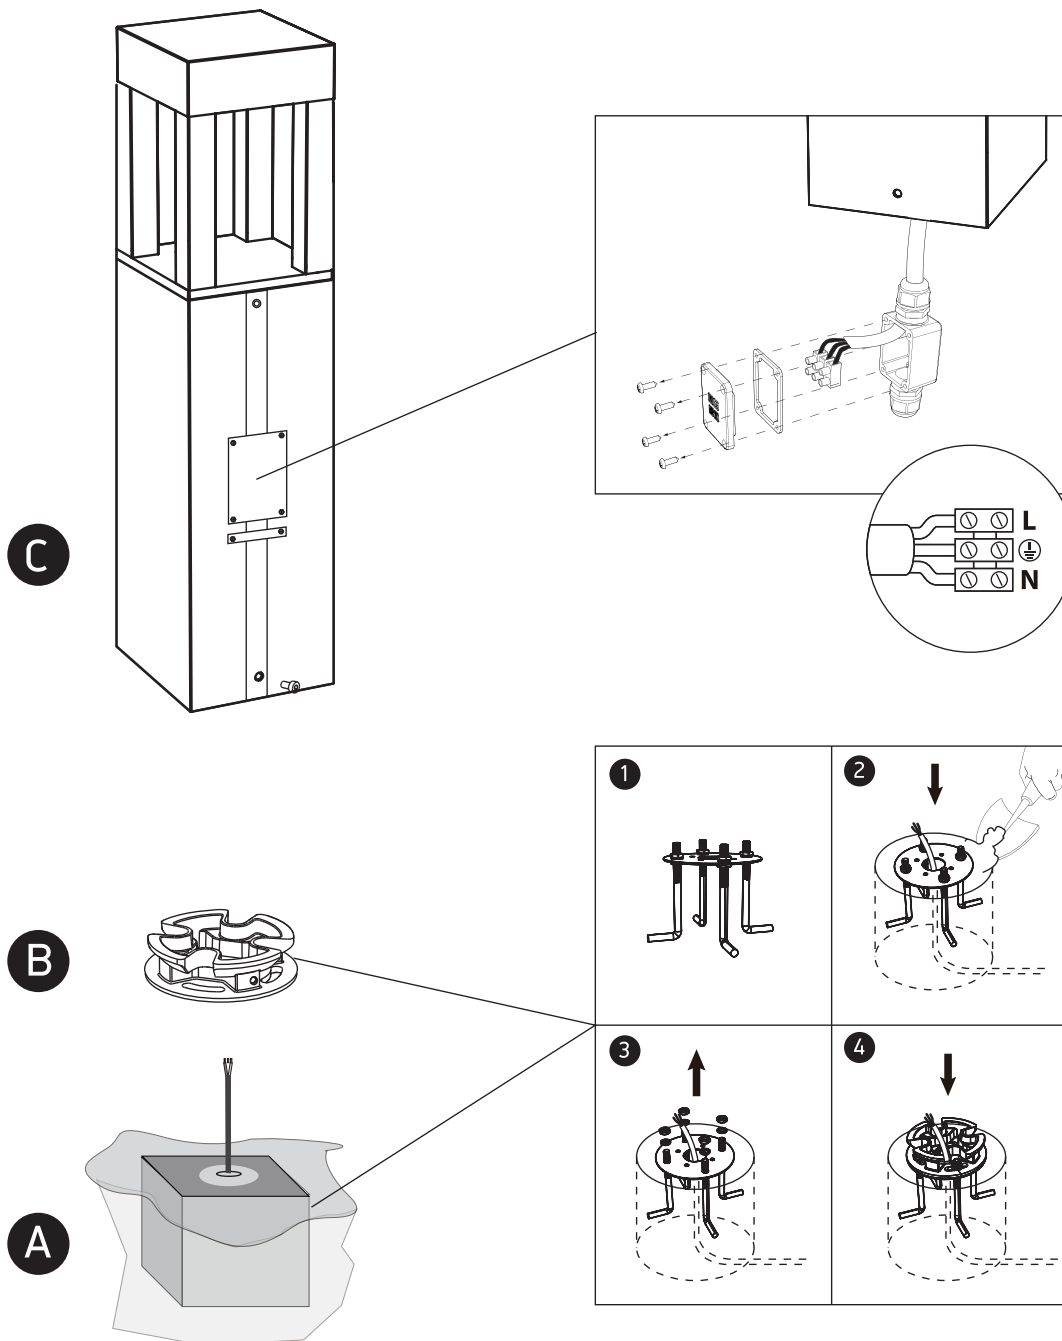

INSTALLATION MANUAL

67506

ecolight

160x160mm

600mm

one
LIGHT

230V | SMD 2835 | 22W | IP65 | Die cast

Complete with 500mA driver.

80
CRI

Warnings:

1. Make sure that the product is installed properly before connecting to electricity.
2. Do not cover the fitting.
3. Maintenance and installation should only be carried out by a professional electrician.