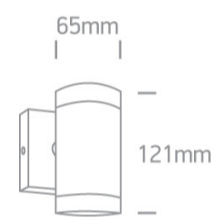

12 Wall &amp; Ceiling&gt;The GU10 Outdoor Wall Cylinders Die cast

**67130E/AN**

35W MR16 GU10 Die Cast, GU10 Outdoor Cylinders.

Complies with standard EN60598-1 and any other specific standards

## Dimensions

## Physical Specification

Item Group	12 Wall & Ceiling
Family	The GU10 Outdoor Wall Cylinders Die cast
Order Code	67130E/AN
Colour	Anthracite
Material	Die Cast
Shape	Circular
Height	121mm
Diameter	65mm
Surface Wall	Yes
Indoor	Yes
Outdoor	Yes
Adjustable	No