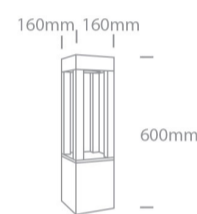

## Dimensions

## Physical Specification

Item Group	New 2021 Edition 2
Family	Garden & Underwater
Order Code	67504/AN/W
Colour	Anthracite
Material	Die Cast
Shape	Rectangular
Length	160mm
Width	160mm
Height	600mm
Surface Floor/Ground	Yes
Outdoor	Yes
Adjustable	No