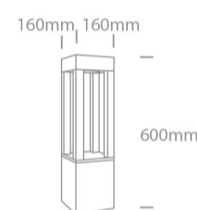

Dimensions

Physical Specification

Item Group	New 2021 Edition 2
Family	Garden & Underwater
Order Code	67504/AN/C
Colour	Anthracite
Material	Die Cast
Shape	Rectangular
Length	160mm
Width	160mm
Height	600mm
Surface Floor/Ground	Yes
Outdoor	Yes
Adjustable	No