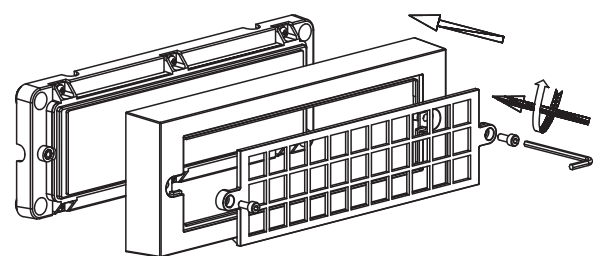

INSTALLATION MANUAL

67502C

ecolight

80
CRI

one
LIGHT

230V | SMD 2835 | 6W | IP65 | ABS + PC
AC LED.

A

B

C

D

E

F

Warnings:

1. Make sure that the product is installed properly before connecting to electricity.
2. Do not cover the fitting.
3. Maintenance and installation should only be carried out by a professional electrician.