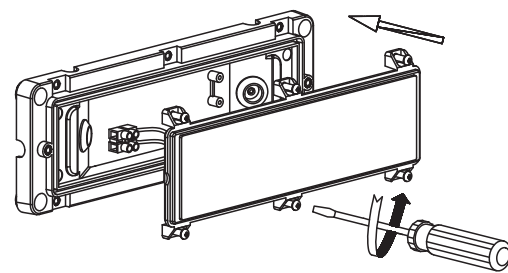

INSTALLATION MANUAL

67502C

ecolight

80
CRI

one
LIGHT

230V | SMD 2835 | 6W | IP65 | ABS + PC
AC LED.

A

B