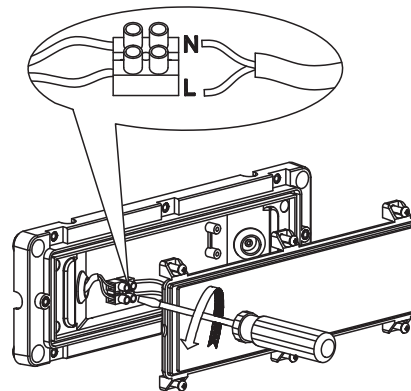

INSTALLATION MANUAL

67502C

ecolight

80
CRI

one
LIGHT

230V | SMD 2835 | 6W | IP65 | ABS + PC
AC LED.

A

B

C

D

E

F

Warnings:

1. Make sure that the product is installed properly before connecting to electricity.
2. Do not cover the fitting.
3. Maintenance and installation should only be carried out by a professional electrician.