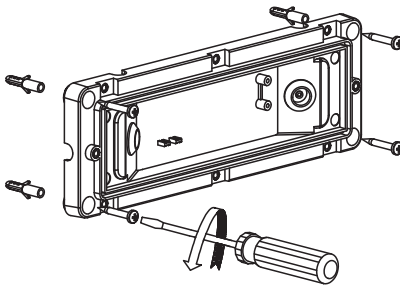

INSTALLATION MANUAL

67502C

ecolight

80
CRI

one
LIGHT

230V | SMD 2835 | 6W | IP65 | ABS + PC
AC LED.

A

B

C

D

E

F

Warnings:

1. Make sure that the product is installed properly before connecting to electricity.
2. Do not cover the fitting.
3. Maintenance and installation should only be carried out by a professional electrician.