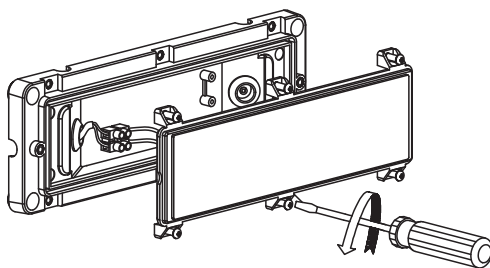

INSTALLATION MANUAL

67502C

ecolight

80
CRI

one
LIGHT

230V | SMD 2835 | 6W | IP65 | ABS + PC
AC LED.

A

B

C

D

E

F

Warnings:

1. Make sure that the product is installed properly before connecting to electricity.
2. Do not cover the fitting.
3. Maintenance and installation should only be carried out by a professional electrician.