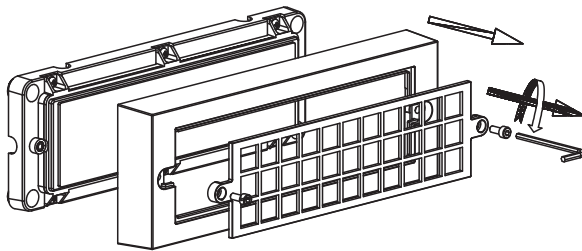

INSTALLATION MANUAL

67502C

ecolight

80
CRI

one
LIGHT

230V | SMD 2835 | 6W | IP65 | ABS + PC
AC LED.

A

B