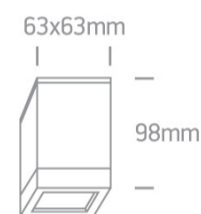

12 Wall &amp; Ceiling&gt;The GU10 Outdoor Cube Lights

67130D/G

35W MR16 GU10 Die Cast, GU10 Outdoor Cubes.

Complies with standard EN60598-1 and any other specific standards

## Dimensions

## Physical Specification

Item Group	12 Wall & Ceiling
Family	The GU10 Outdoor Cube Lights
Order Code	67130D/G
Colour	Grey
Material	Die Cast
Shape	Circular
Surface Ceiling	Yes
Indoor	Yes
Outdoor	Yes
Adjustable	No