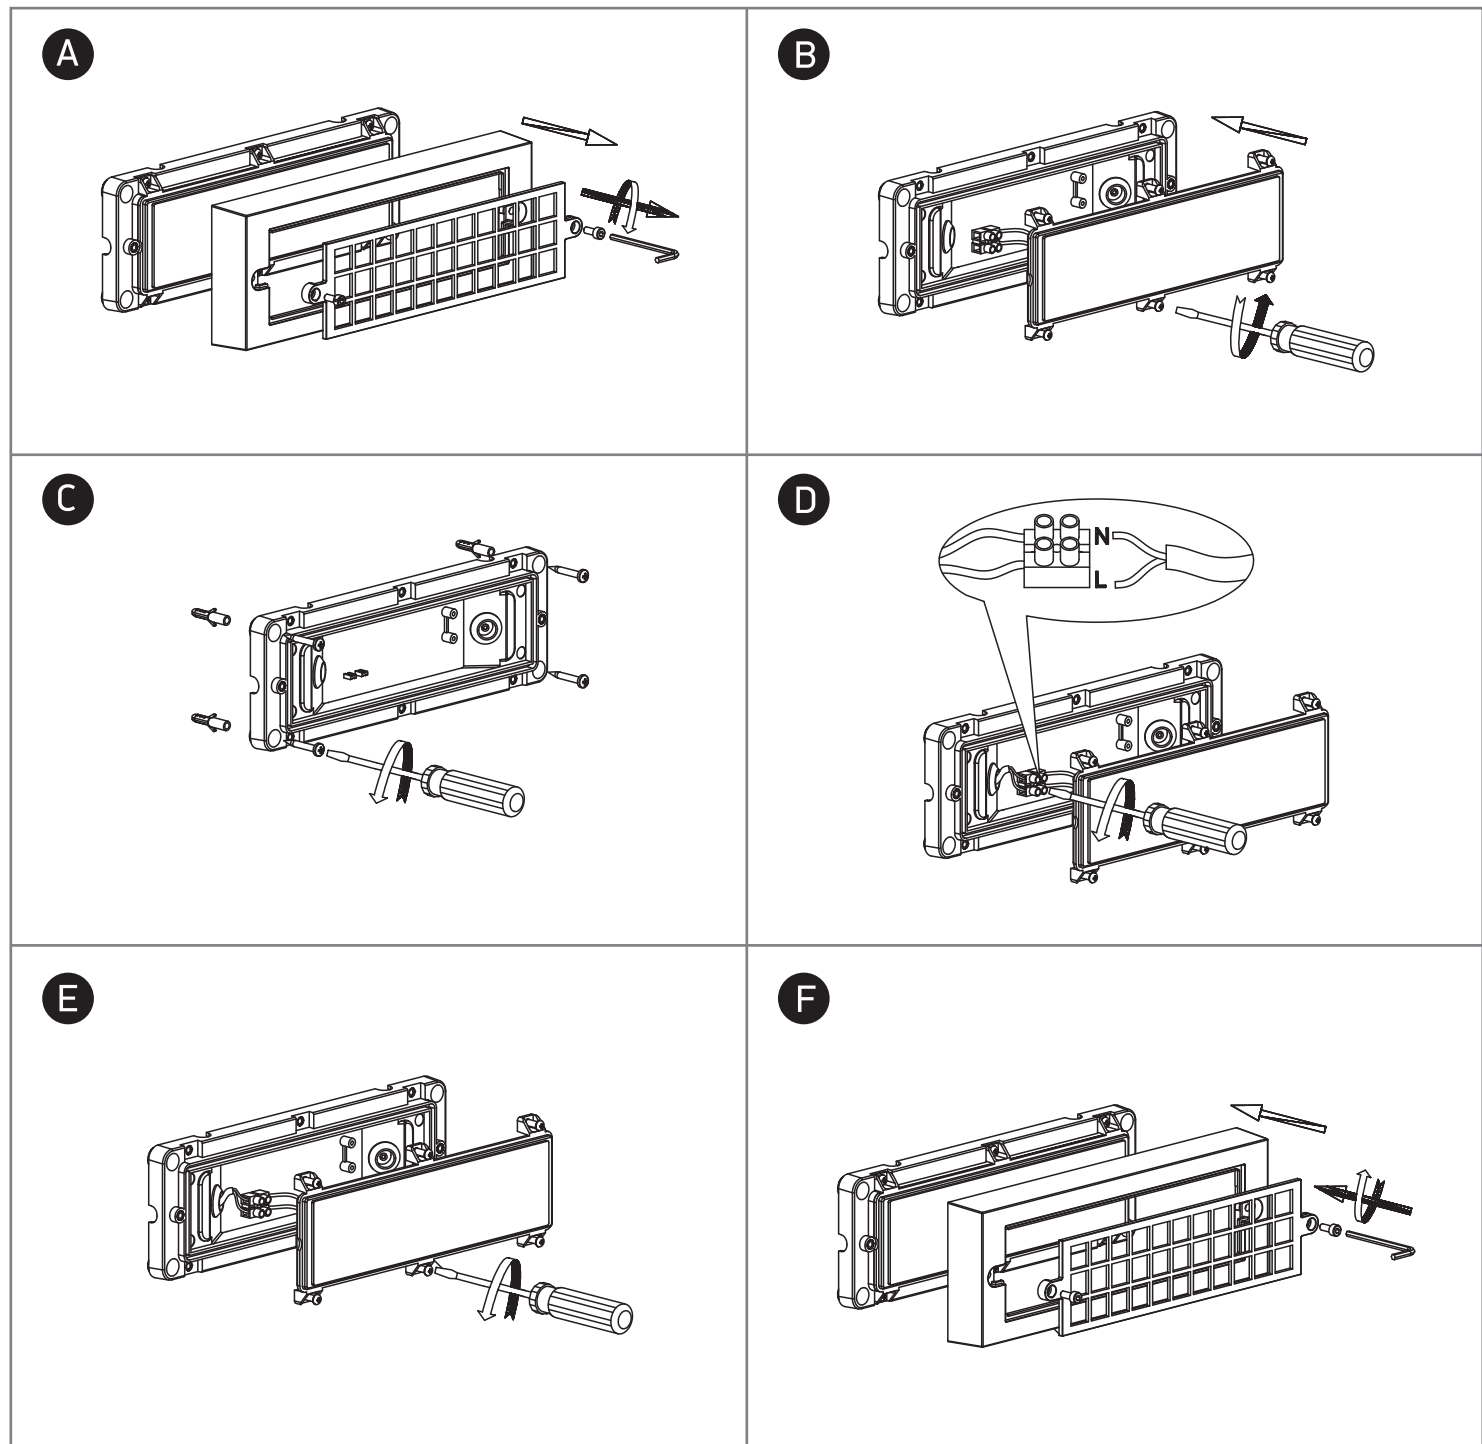

INSTALLATION MANUAL

67502C

ecolight

80
CRI

one
LIGHT

230V | SMD 2835 | 6W | IP65 | ABS + PC
AC LED.

Warnings:

1. Make sure that the product is installed properly before connecting to electricity.
2. Do not cover the fitting.
3. Maintenance and installation should only be carried out by a professional electrician.