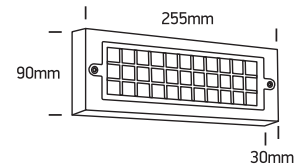

INSTALLATION MANUAL

67502C

ecolight

80
CRI

one
LIGHT

230V | SMD 2835 | 6W | IP65 | ABS + PC
AC LED.

Warnings:

1. Make sure that the product is installed properly before connecting to electricity.
2. Do not cover the fitting.
3. Maintenance and installation should only be carried out by a professional electrician.