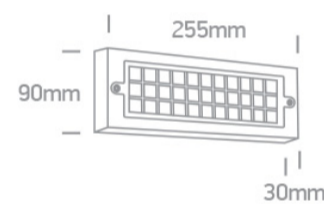

13 Wall &amp; Ceiling LED&gt;Outdoor Wall Bricks ABS+PC

67502C/AN/W

6W Wall light, IP65.

AC LED

Complies with standard EN60598-1 and any other specific standards.

## Dimensions

## Physical Specification

Item Group	13 Wall & Ceiling LED
Family	Outdoor Wall Bricks ABS+PC
Order Code	67502C/AN/W
Colour	Anthracite
Material	ABS
Diffuser Material	PC
Shape	Rectangular
Length	255mm
Width	90mm
Height	30mm
Surface Wall	Yes
Indoor	Yes

## Packing Info

Box Length

26,5cm

Box Width

10cm

Box Height

4cm

Box Weight