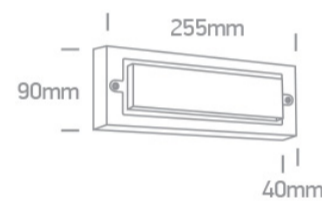

13 Wall & Ceiling LED > Outdoor Wall Bricks ABS+PC

67502B/W/W

6W Wall light, IP65.

AC LED

Complies with standard EN60598-1 and any other specific standards.

Downloads

Dimensions

Physical Specification

Item Group	13 Wall & Ceiling LED
Family	Outdoor Wall Bricks ABS+PC
Order Code	67502B/W/W
Colour	White
Material	ABS
Diffuser Material	PC
Shape	Rectangular
Length	255mm
Width	90mm
Height	40mm
Surface Wall	Yes
Indoor	Yes