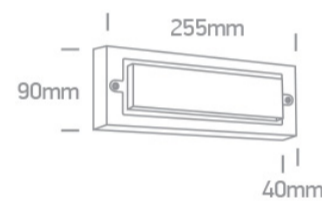

13 Wall & Ceiling LED > Outdoor Wall Bricks ABS+PC

67502B/AN/W

6W Wall light, IP65.

AC LED

Complies with standard EN60598-1 and any other specific standards.

Downloads

Dimensions

Physical Specification

Item Group	13 Wall & Ceiling LED
Family	Outdoor Wall Bricks ABS+PC
Order Code	67502B/AN/W
Colour	Anthracite
Material	ABS
Diffuser Material	PC
Shape	Rectangular
Length	255mm
Width	90mm
Height	40mm
Surface Wall	Yes
Indoor	Yes