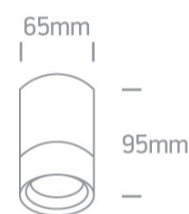

12 Wall & Ceiling>GU10 Outdoor Cylinders Die cast

67130C/G

35W MR16 GU10 Die Cast, GU10 Outdoor Cylinders.

Complies with standard EN60598-1 and any other specific standards

Downloads

Dimensions

Physical Specification

Item Group	12 Wall & Ceiling
Family	GU10 Outdoor Cylinders Die cast
Order Code	67130C/G
Colour	Grey
Material	Die Cast
Shape	Circular
Height	65
Diameter	95
Surface Ceiling	Yes
Indoor	Yes
Outdoor	Yes
Adjustable	No

Illumination Data

Illumination Diagram	
----------------------	---

Packing Info

Box Weight	0.310kg
Pcs/Carton	30
Barcode	5291889008224
HS Code	9405409900

Certification & Warranty

Warranty

3 Years

Weee Directive