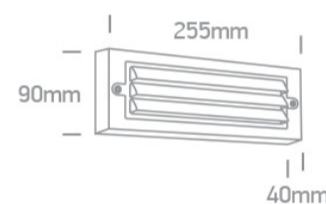

13 Wall & Ceiling LED > Outdoor Wall Bricks ABS+PC

67502A/AN/W

6W Wall light, IP65.

AC LED

Complies with standard EN60598-1 and any other specific standards.

Downloads

Dimensions

Physical Specification

Item Group	13 Wall & Ceiling LED
Family	Outdoor Wall Bricks ABS+PC
Order Code	67502A/AN/W
Colour	Anthracite
Material	ABS
Diffuser Material	PC
Shape	Rectangular
Length	255mm
Width	90mm
Height	40mm
Surface Wall	Yes
Indoor	Yes