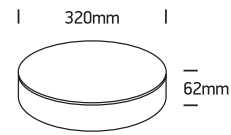

# INSTALLATION MANUAL

67498

80  
CRI

230V | SMD 2835 | CCT Adjustable | 20W | IP65 | ABS + PC