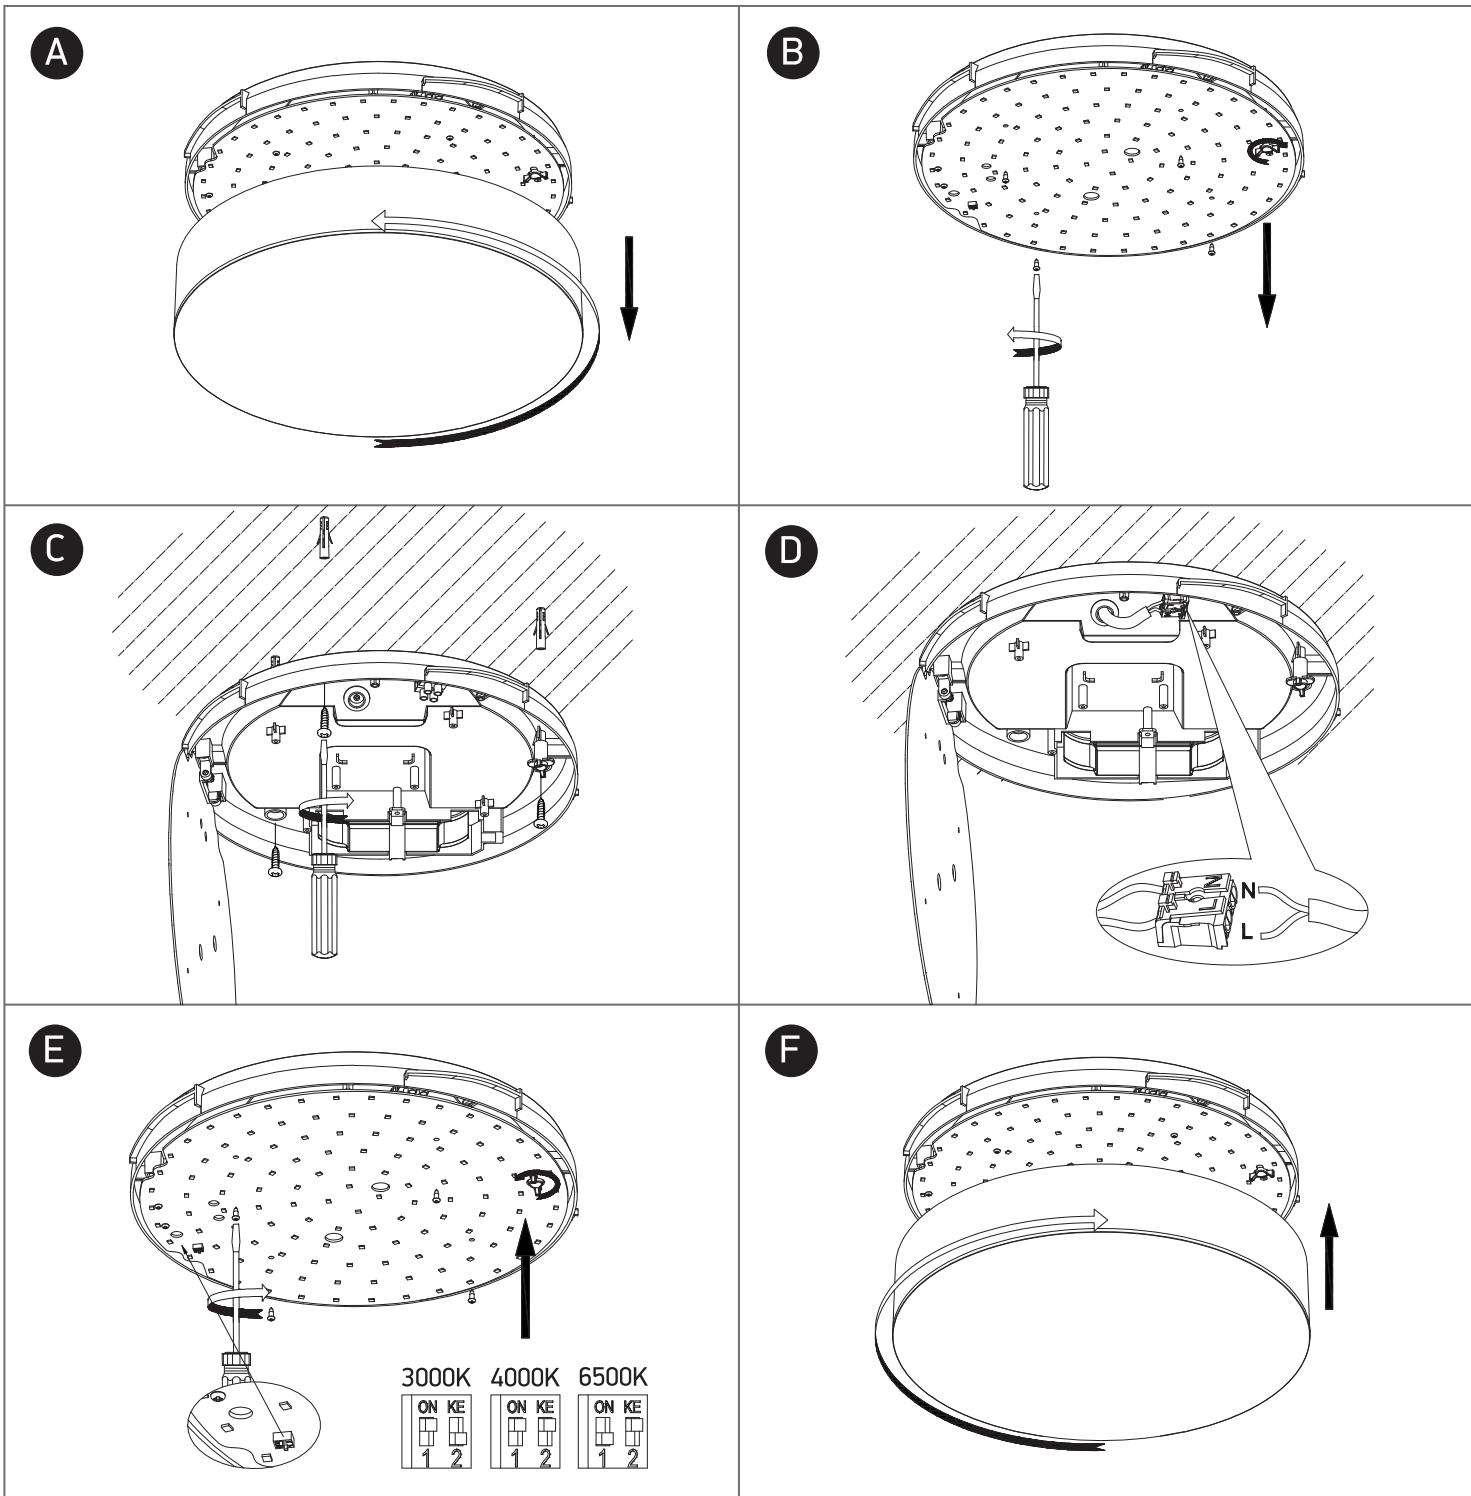

# INSTALLATION MANUAL

67498

80  
CRI

230V | SMD 2835 | CCT Adjustable | 20W | IP65 | ABS + PC