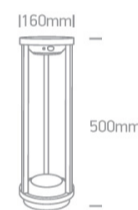

## Dimensions

## Physical Specification

|                      |                        |
|----------------------|------------------------|
| Item Group           | 20 Garden & Underwater |
| Family               | Solar Cages            |
| Order Code           | 67496A/B/EW            |
| Colour               | Black                  |
| Material             | Aluminium              |
| Shape                | Circular               |
| Height               | 500mm                  |
| Diameter             | 160mm                  |
| Surface Floor/Ground | Yes                    |
| Outdoor              | Yes                    |
| Adjustable           | No                     |
| IK Rating            | 4                      |