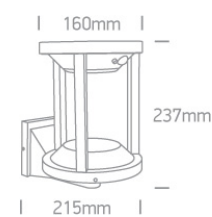

## Dimensions

## Physical Specification

Item Group	20 Garden & Underwater
Family	Solar Cages
Order Code	67496/B/EW
Colour	Black
Material	Aluminium
Diffuser Material	Glass
Shape	Circular
Height	237mm
Diameter	160mm
Surface Wall	Yes
Outdoor	Yes
Adjustable	No