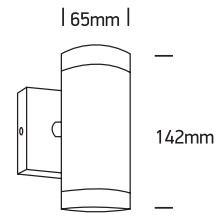

# INSTALLATION MANUAL

67130

100-240V | MR16 | GU10 | 2x10W | IP54 | Die cast