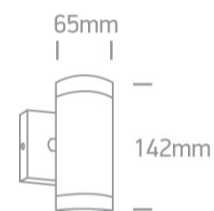

12 Wall & Ceiling>The GU10 Outdoor Wall Cylinders Die cast

67130/B

GU10, 2X35W, wall outdoor cylinder, IP54.

Complies with standard EN60598-1 and any other specific standards.

Downloads

Dimensions

Physical Specification

Item Group	12 Wall & Ceiling
Family	The GU10 Outdoor Wall Cylinders Die cast
Order Code	67130/B
Colour	Black
Material	Die Cast
Shape	Circular
Height	142mm
Diameter	65mm
Surface Wall	Yes
Indoor	Yes
Outdoor	Yes
Adjustable	No

Electrical Characteristics

Gear	No
Fitting + Driver	
Input Voltage	100-240V
50 Hz	Yes
60 Hz	Yes
Safety Class	
Power(Watts)	2x10W
IP Rating	IP54
Light Source	Replaceable lamp
Lamp Holder	GU10
Number of Lamps	2
Dimmable	N/A
F Mark	

Illumination Data

Illumination Diagram

Packing Info

Box Length	12cm
Box Width	9cm
Box Height	15cm
Box Weight	0.588kg
Pcs/Carton	18
Barcode	5291889059967
HS Code	9405413990

Certification & Warranty

switch to
one light!