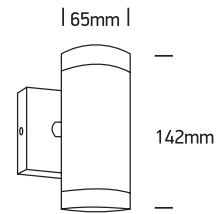

INSTALLATION MANUAL

67130

100-240V | MR16 | GU10 | 2x10W | IP54 | Die cast

Warnings:

1. Make sure that the product is installed properly before connecting to electricity.
2. Do not cover the fitting.
3. Maintenance and installation should only be carried out by a professional electrician.