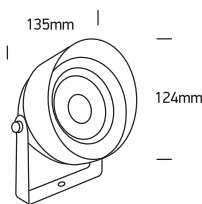

INSTALLATION MANUAL

67488C

ecolight

230V | COB LED | 14W | IP65 | Die cast

Supplied with spike.
Complete with 300mA driver.

80
CRI

150cm
S

one
LIGHT