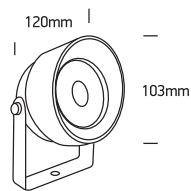

INSTALLATION MANUAL

67488B

ecolight

230V | COB LED | 11W | IP65 | Die cast

Supplied with spike.
Complete with 250mA driver.

80
CRI

150cm
S

one
LIGHT