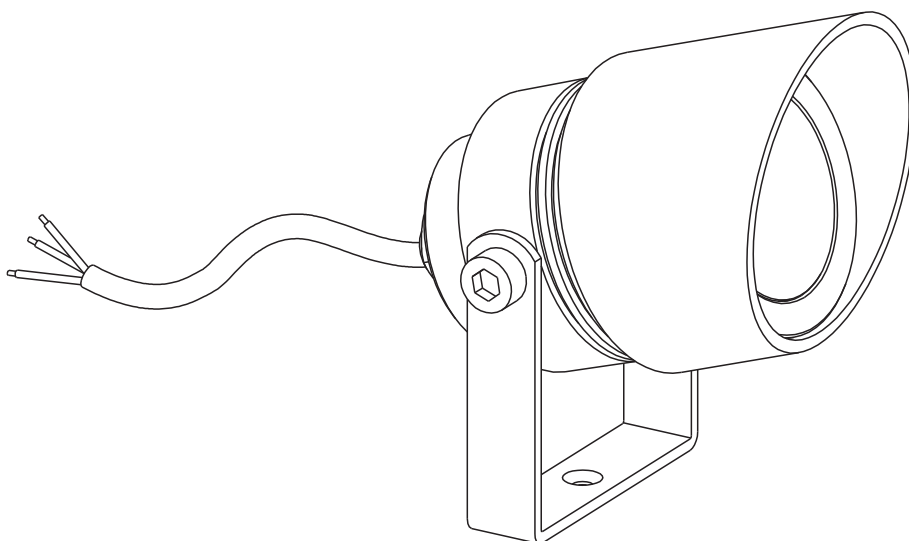

# INSTALLATION MANUAL

67488A

**ecolight**

100-240V | COB LED | 5W | IP65 | Die cast

Supplied with spike.  
Complete with 350mA driver.

80  
CRI

150cm  
S