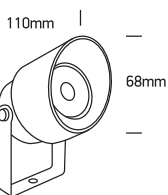

# INSTALLATION MANUAL

67488A

**ecolight**

100-240V | COB LED | 5W | IP65 | Die cast

Supplied with spike.  
Complete with 350mA driver.

80  
CRI

150cm  
S