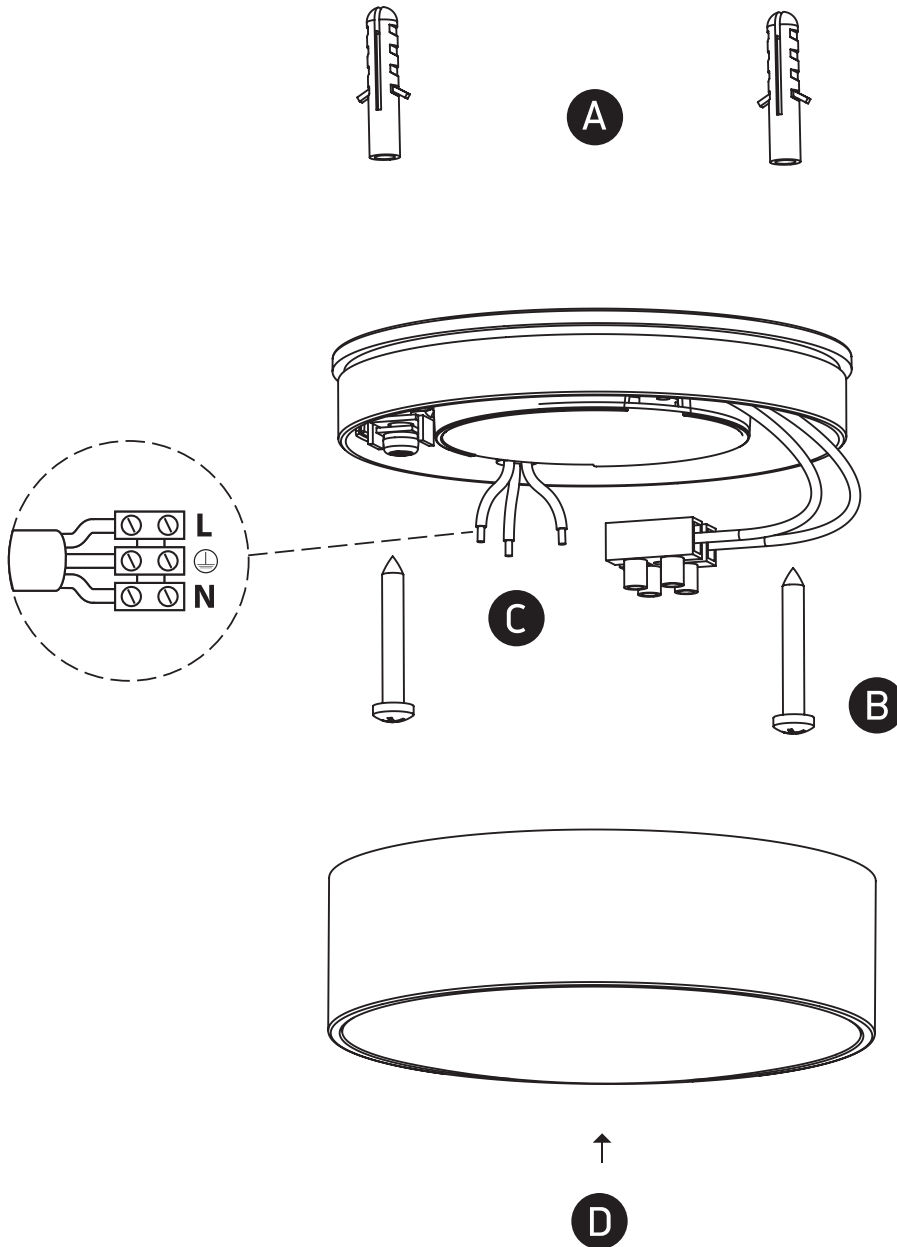

INSTALLATION MANUAL

67484

ecolight

one
LIGHT

230V | AC LED | 6W | IP65 | Die cast

AC LED.

80
CRI

Warnings:

1. Make sure that the product is installed properly before connecting to electricity.
2. Do not cover the fitting.
3. Maintenance and installation should only be carried out by a professional electrician.