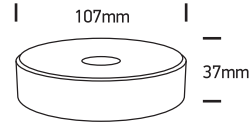

INSTALLATION MANUAL

67484

ecolight

one
LIGHT

230V | AC LED | 6W | IP65 | Die cast

AC LED.

80
CRI

Warnings: