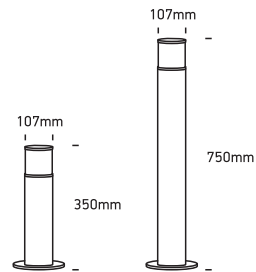

INSTALLATION MANUAL

67100, 67102

100-240V | E27 | 20W | IP54 | Die cast

Warnings:

1. Make sure that the product is installed properly before connecting to electricity.
2. Do not cover the fitting.
3. Maintenance and installation should only be carried out by a professional electrician.