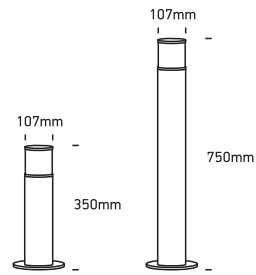

INSTALLATION MANUAL

67100, 67102

100-240V | E27 | 20W | IP54 | Die cast

Warnings:

1. Make sure that the product is installed properly before connecting to electricity.
2. Do not cover the fitting.
3. Maintenance and installation should only be carried out by a professional electrician.