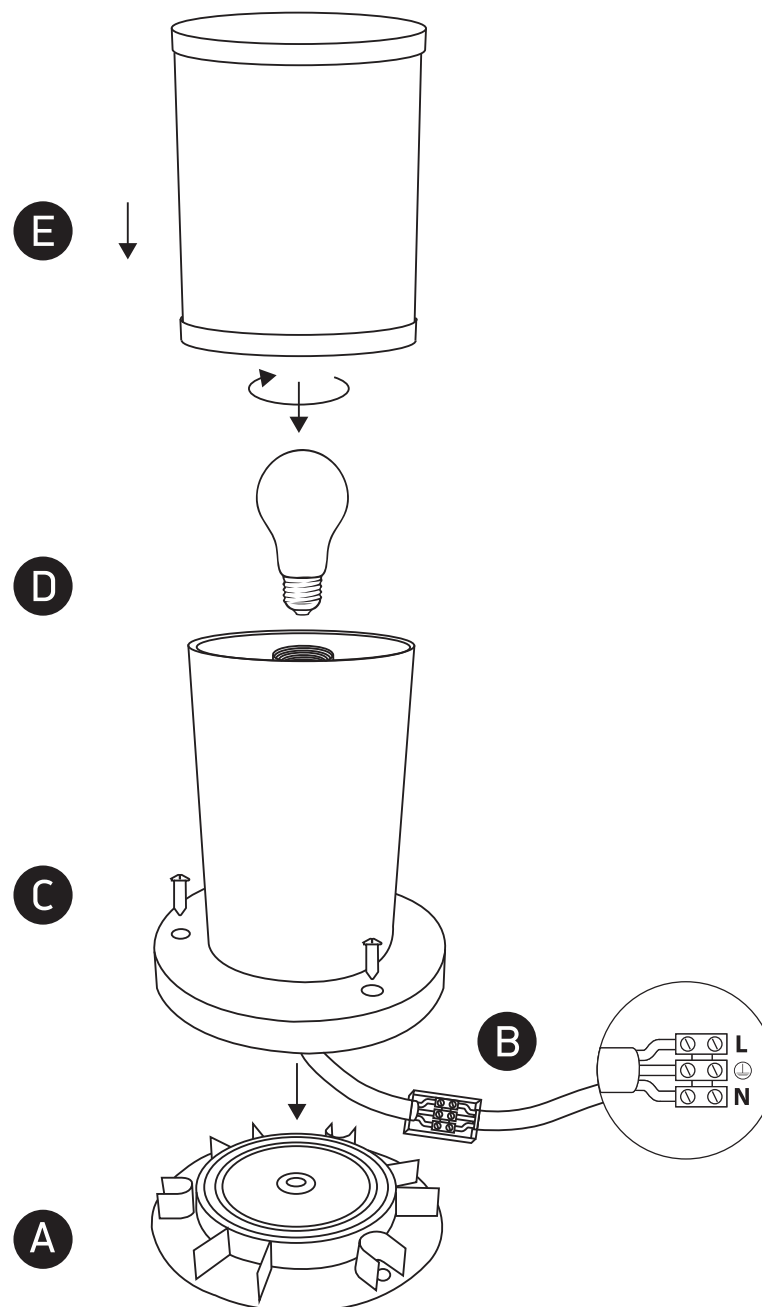

INSTALLATION MANUAL

67100, 67102

100-240V | E27 | 20W | IP54 | Die cast

Warnings:

1. Make sure that the product is installed properly before connecting to electricity.
2. Do not cover the fitting.
3. Maintenance and installation should only be carried out by a professional electrician.