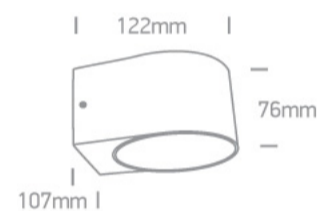

## Dimensions

## Physical Specification

Item Group	13 Wall & Ceiling LED
Family	Indoor/Outdoor Wall Lights Die cast
Order Code	67480A/AN/W
Colour	Anthracite
Material	Die Cast
Shape	Rectangular
Length	122mm
Width	107mm
Height	76mm
Surface Wall	Yes
Indoor	Yes
Outdoor	Yes