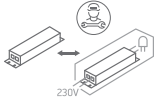

Warnings:

1. Make sure that the product is installed properly before connecting to electricity.
2. Do not cover the fitting.
3. Maintenance and installation should only be carried out by a professional electrician.