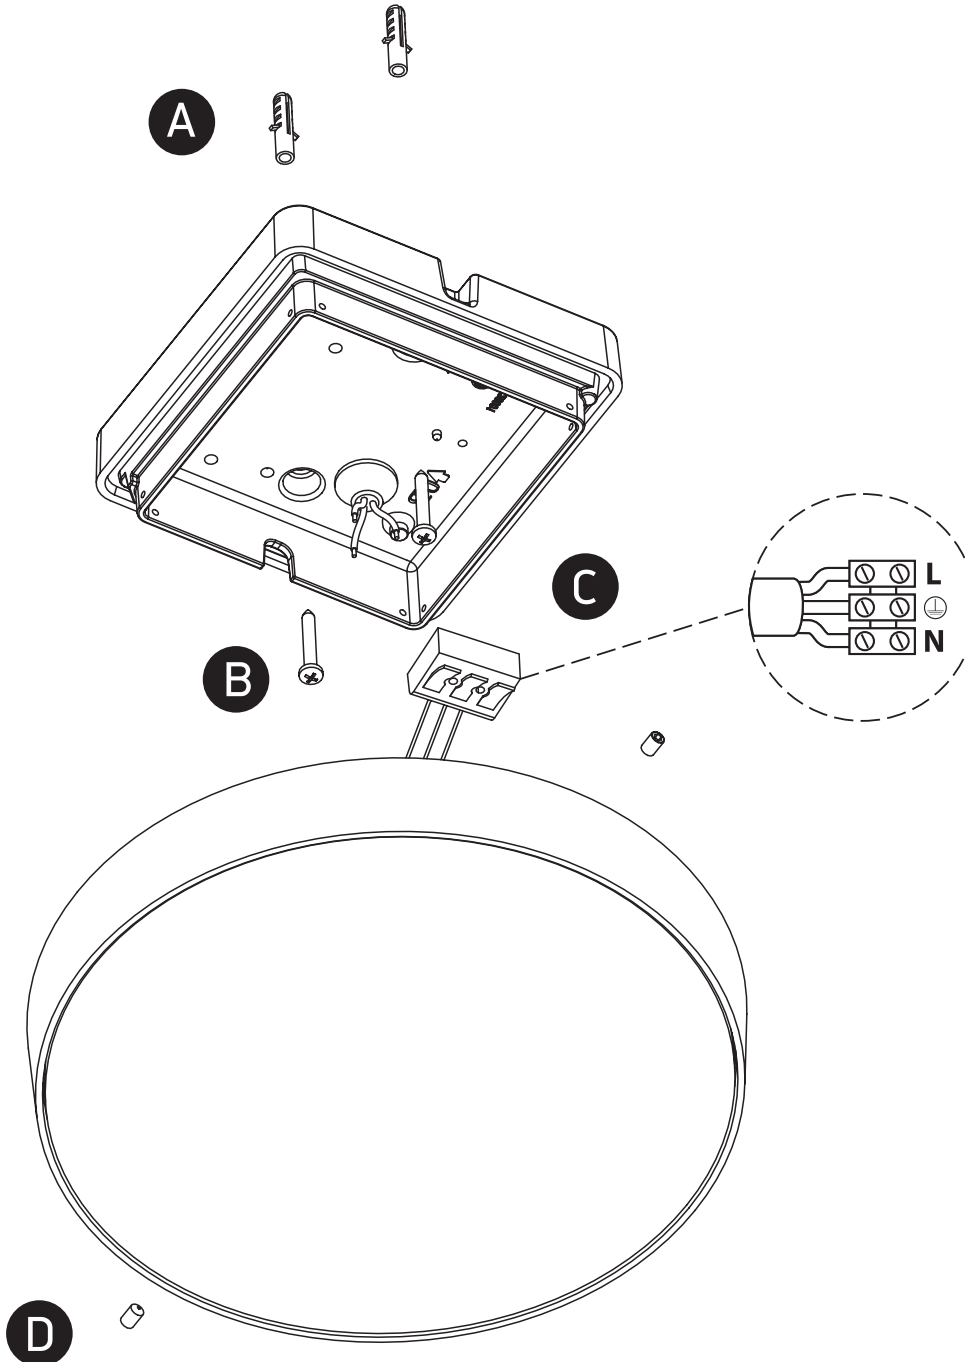

INSTALLATION MANUAL

67478

ecolight

DARK
LIGHT

238mm
54mm

one
LIGHT

230V | SMD 2835 | 12W | IP65 | Die cast + PC

Complete with 300mA driver.

80
CRI

Warnings:

1. Make sure that the product is installed properly before connecting to electricity.
2. Do not cover the fitting.
3. Maintenance and installation should only be carried out by a professional electrician.