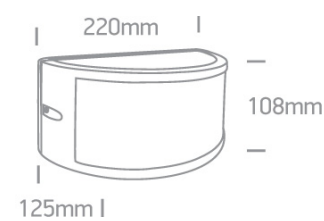

13 Wall & Ceiling LED>Outdoor Wall Up & Down Lights

67474B/AN/W

10W Wall light, IP54.

AC LED

Complies with standard EN60598-1 and any other specific standards.

Downloads

Dimensions

Gallery

Physical Specification

Item Group

13 Wall & Ceiling LED

Family

Outdoor Wall Up & Down Lights

Order Code

67474B/AN/W

Colour

Anthracite

Material

Die Cast

Shape

Rectangular

Length

220mm

Width	108mm
Height	125mm
Surface Wall	Yes
Indoor	Yes
Outdoor	Yes
Adjustable	No

Colour Temperature	3000K
Lumen Output	700lm
Light Efficiency	70lm/W
CRI	80
Illumination Diagram	

Packing Info

Box Weight	0.675kg
------------	---------

Pcs/Carton

12

Pobrano z mamadecor.pl

Barcode

5291889063643