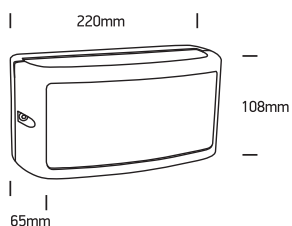

INSTALLATION MANUAL

67474A

ecolight |    | 80 CRI

230V | 10W | IP54 | Die cast

AC LED.

Warnings:

1. Make sure that the product is installed properly before connecting to electricity.
2. Do not cover the fitting.
3. Maintenance and installation should only be carried out by a professional electrician.