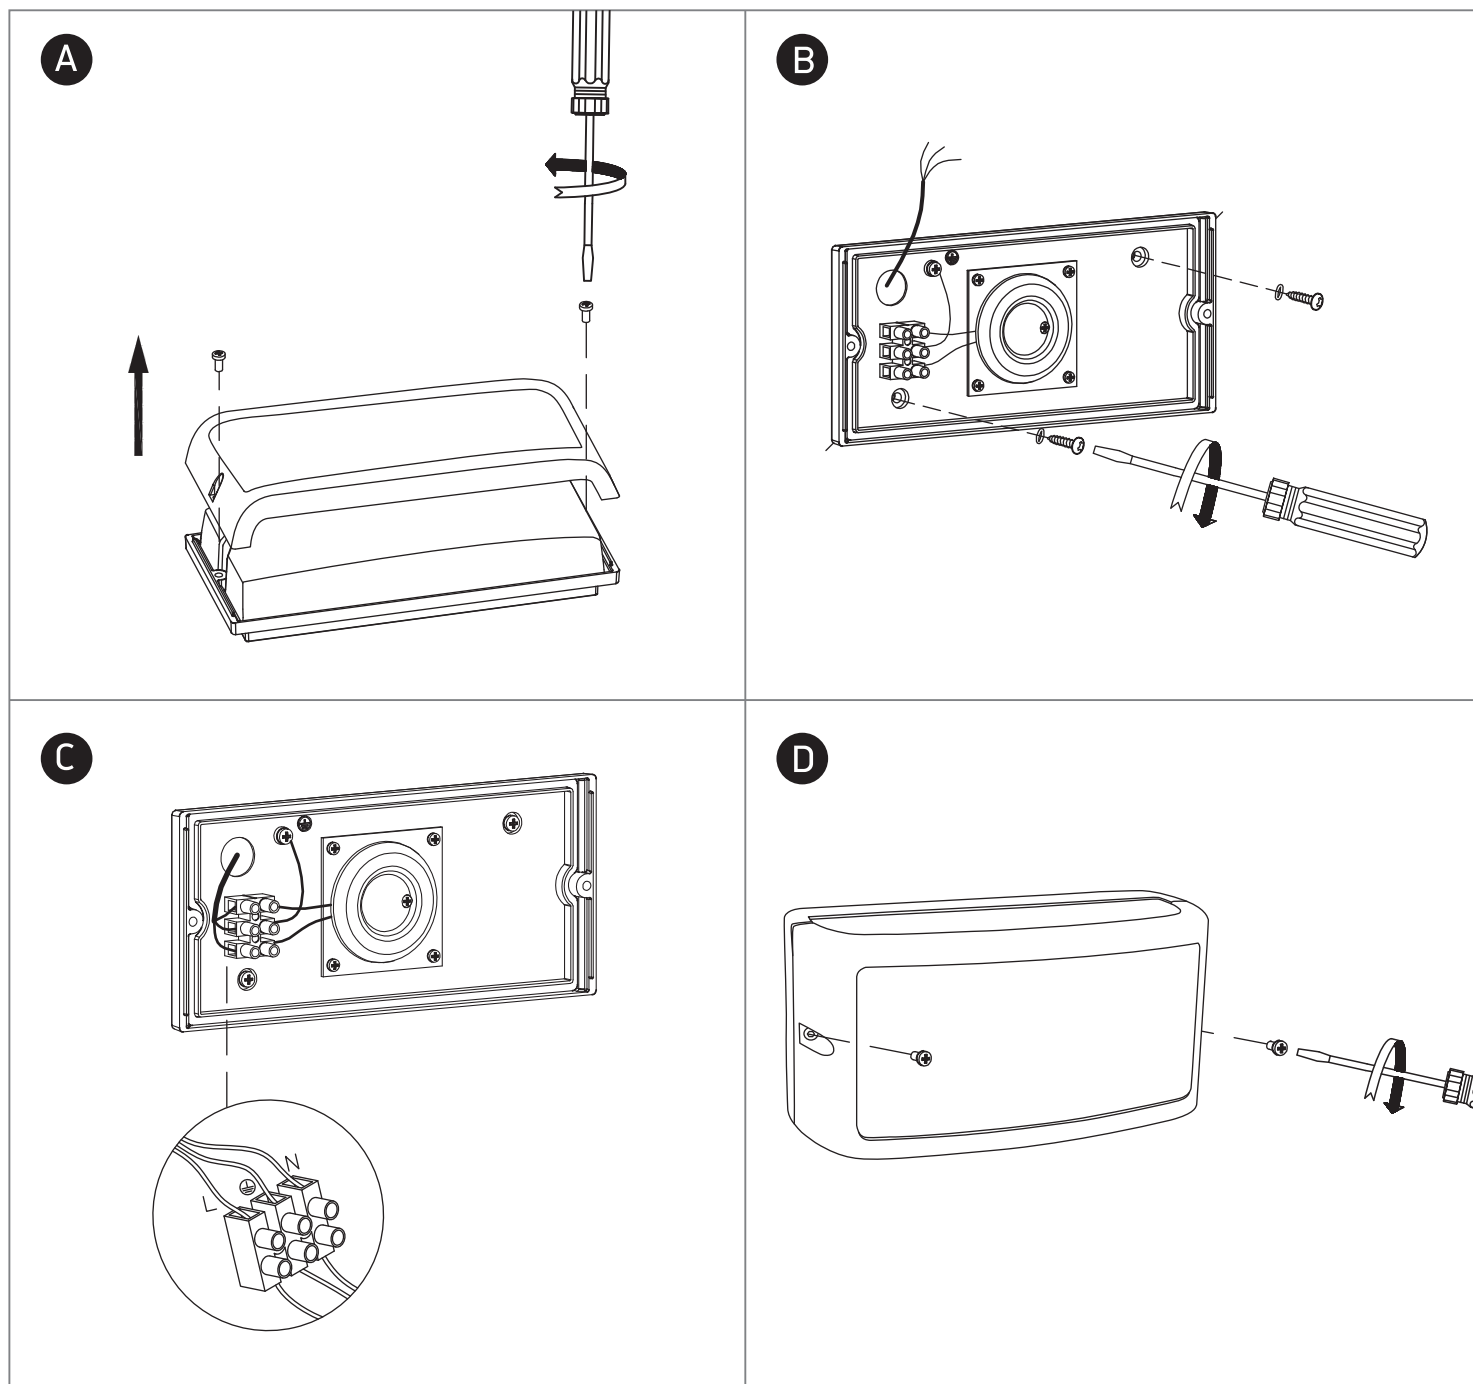

INSTALLATION MANUAL

67474A

ecolight |    | 80 CRI

230V | 10W | IP54 | Die cast

AC LED.

Warnings:

1. Make sure that the product is installed properly before connecting to electricity.
2. Do not cover the fitting.
3. Maintenance and installation should only be carried out by a professional electrician.