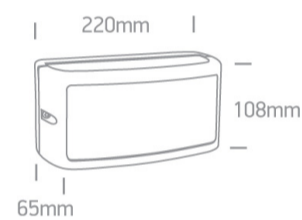

13 Wall &amp; Ceiling LED&gt;Outdoor Wall Up &amp; Down Lights

67474A/AN/W

10W Wall light, IP54.

AC LED

Complies with standard EN60598-1 and any other specific standards.

## Dimensions

Anthracite

Material

Die Cast

Shape

Rectangular

Length

220mm

Width	108mm
Height	65mm
Surface Wall	Yes
Indoor	Yes
Outdoor	Yes
Adjustable	No