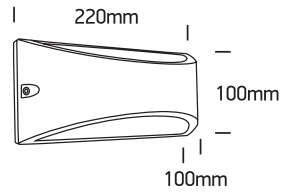

INSTALLATION MANUAL

67474

ecolight |    | 80 CRI

230V | 10W | IP54 | Die cast

AC LED.

one
LIGHT

Warnings:

1. Make sure that the product is installed properly before connecting to electricity.
2. Do not cover the fitting.
3. Maintenance and installation should only be carried out by a professional electrician.