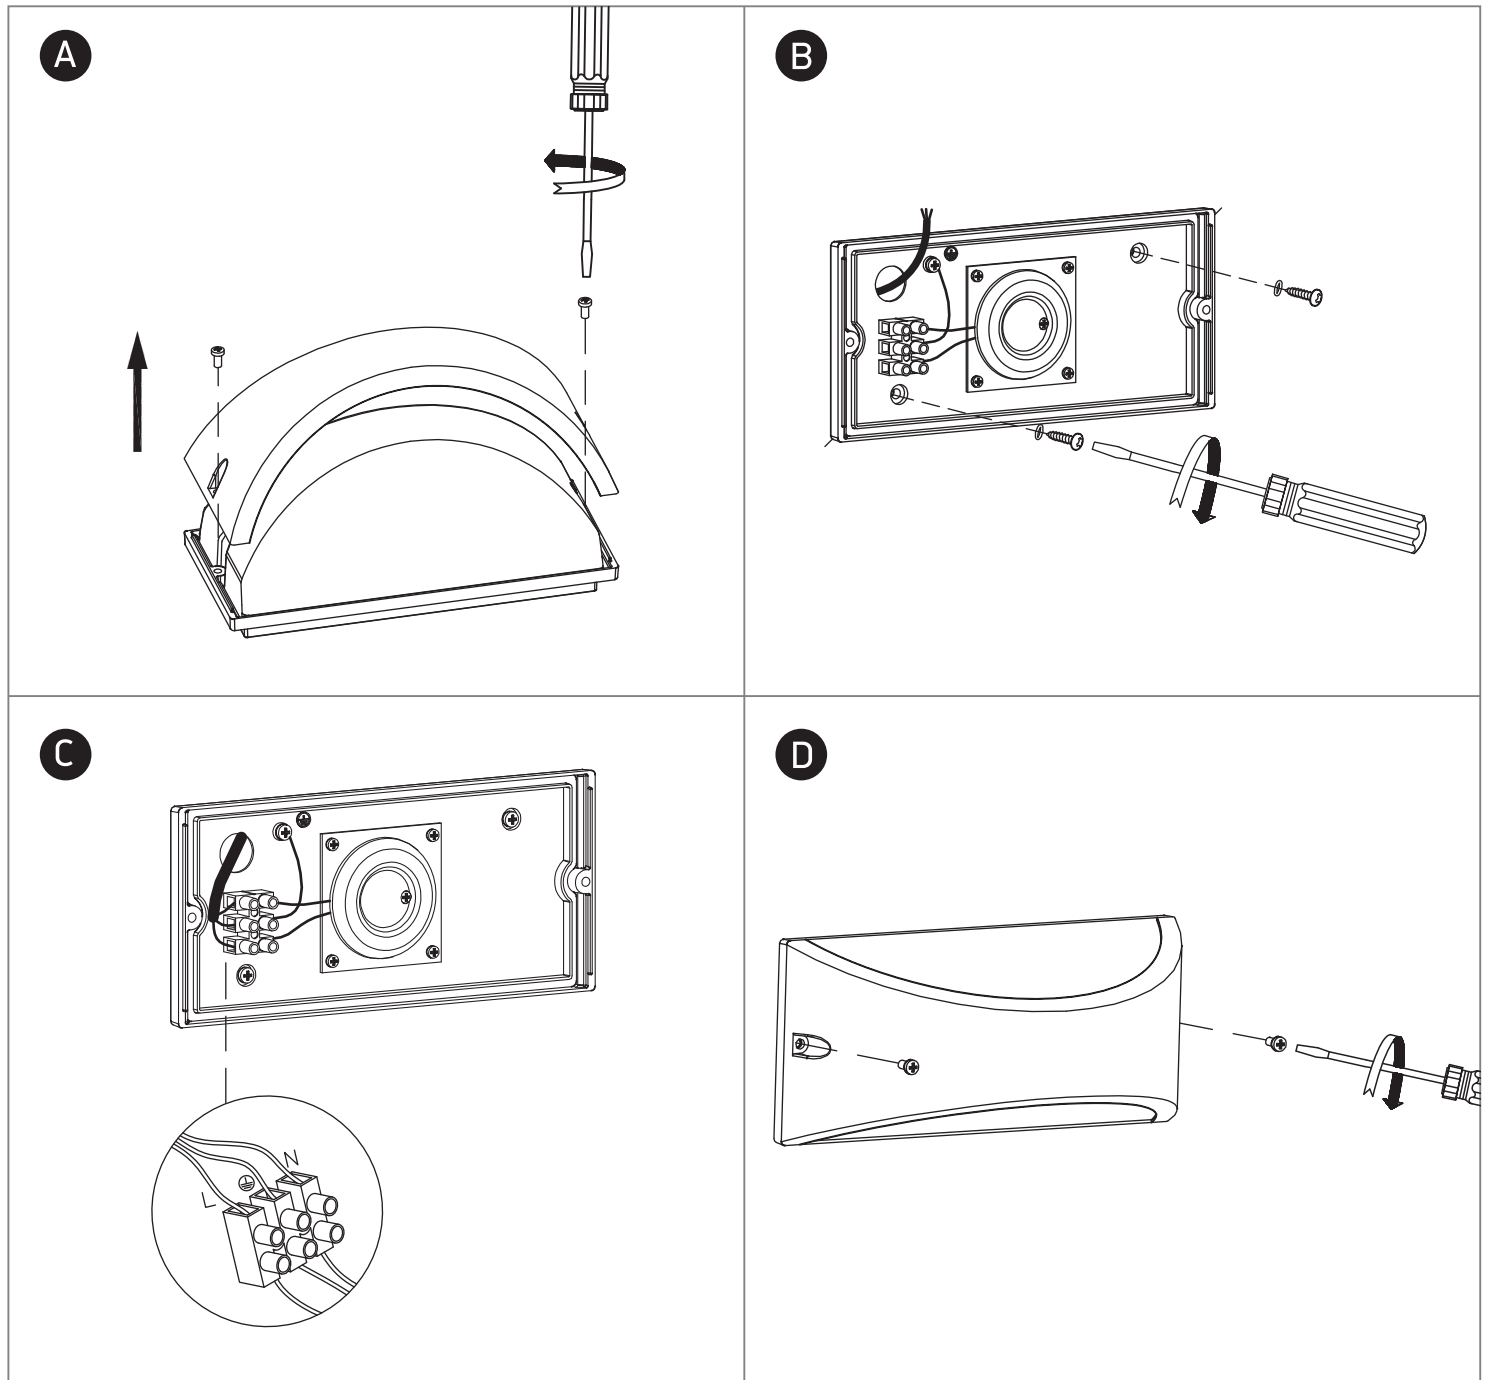

INSTALLATION MANUAL

67474

ecolight |    | 80 CRI

230V | 10W | IP54 | Die cast

AC LED.

one
LIGHT

Warnings:

1. Make sure that the product is installed properly before connecting to electricity.
2. Do not cover the fitting.
3. Maintenance and installation should only be carried out by a professional electrician.