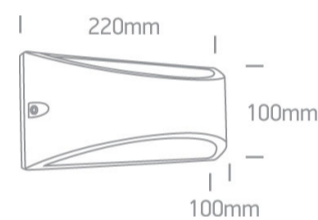

13 Wall & Ceiling LED>Outdoor Wall Up & Down Lights

67474/AN/W

10W Wall light, IP54.

AC LED

Complies with standard EN60598-1 and any other specific standards.

Downloads

Dimensions

Gallery

Anthracite

Material

Die Cast

Shape

Rectangular

Length

220mm

Width	100mm
Height	100mm
Surface Wall	Yes
Indoor	Yes
Outdoor	Yes
Adjustable	No

Colour Temperature	3000K
Lumen Output	700lm
Light Efficiency	70lm/W
CRI	80
Illumination Diagram	

Packing Info

Box Weight	0.566kg
------------	---------

Pcs/Carton

12

Pobrano z mamadecor.pl

Barcode

5291889063285