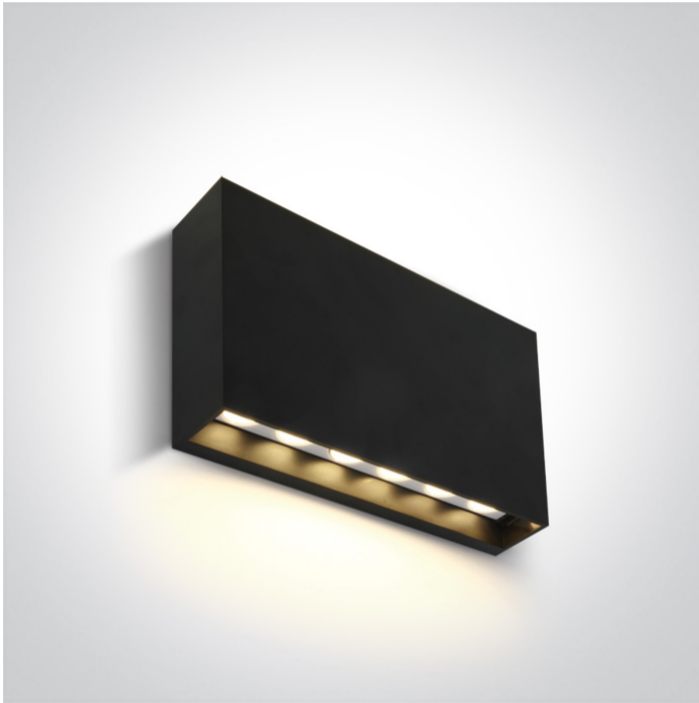

13 Wall &amp; Ceiling LED&gt;Indoor/Outdoor Wall Lights ABS+PC

67472A/AN/W

6W SMD LED wall light .

Complete with 300mA driver.

Complies with standard EN60598-1 and any other specific standards.

Anthracite

Material

ABS

Diffuser Material

PC

Shape

Rectangular

Length	200mm
Width	39mm
Height	125mm
Surface Wall	Yes
Indoor	Yes
Outdoor	Yes
Adjustable	No