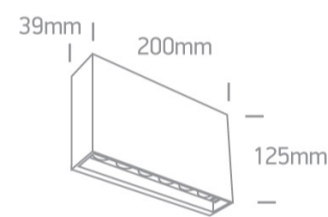

13 Wall &amp; Ceiling LED&gt;Indoor/Outdoor Wall Lights ABS+PC

67472A/AN/W

6W SMD LED wall light .

Complete with 300mA driver.

Complies with standard EN60598-1 and any other specific standards.

## Dimensions

Anthracite

Material

ABS

Diffuser Material

PC

Shape

Rectangular

Length	200mm
Width	39mm
Height	125mm
Surface Wall	Yes
Indoor	Yes
Outdoor	Yes
Adjustable	No