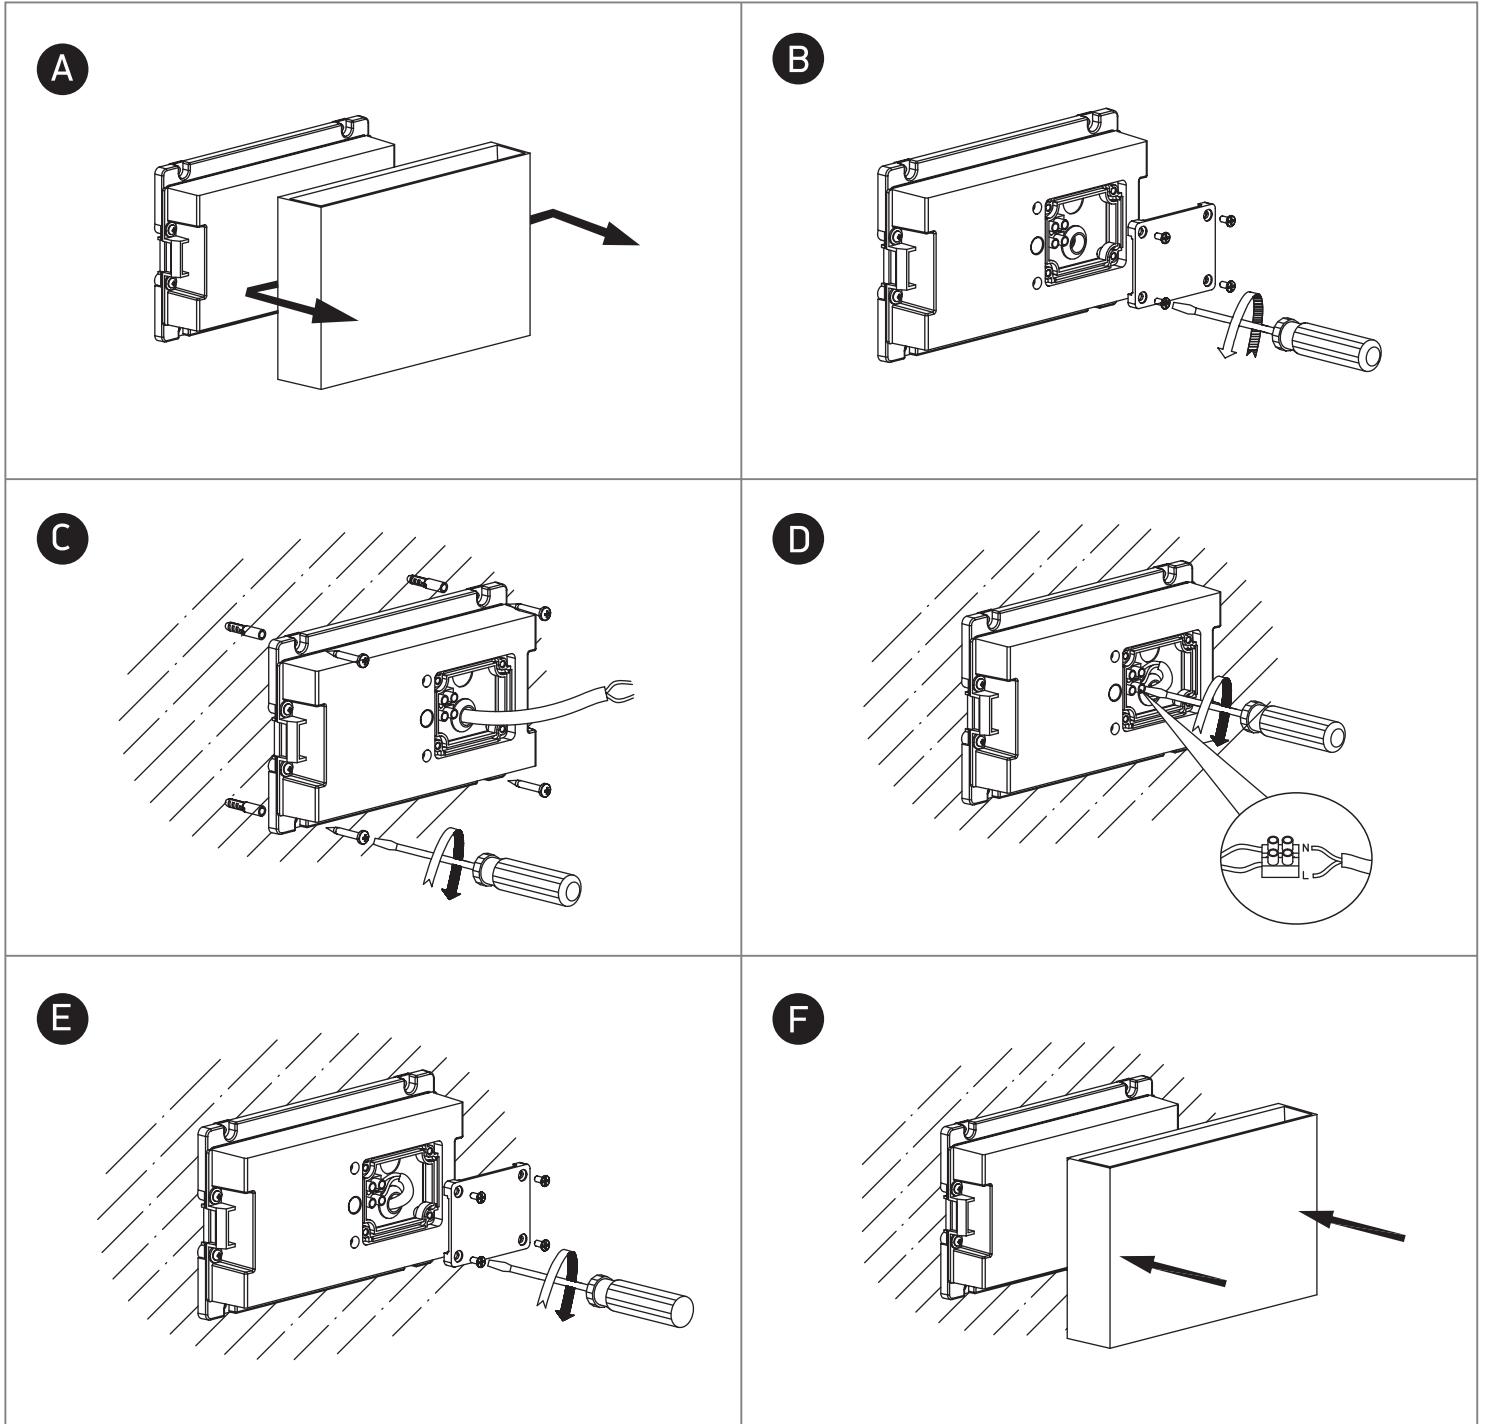

INSTALLATION MANUAL

67472

ecolight

one
LIGHT

230V | SMD2835 | 2x6W | IP65 | ABS + PC

Complete with 300mA driver.

80
CRI

Warnings:

1. Make sure that the product is installed properly before connecting to electricity.
2. Do not cover the fitting.
3. Maintenance and installation should only be carried out by a professional electrician.