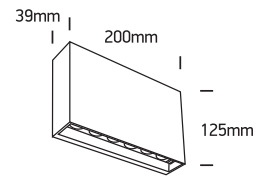

INSTALLATION MANUAL

67472

ecolight

one
LIGHT

230V | SMD2835 | 2x6W | IP65 | ABS + PC

Complete with 300mA driver.

80
CRI

Warnings: