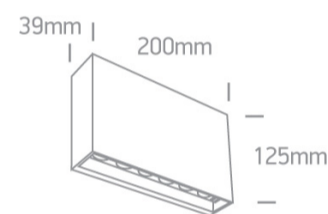

## Dimensions

Anthracite

Material

ABS

Diffuser Material

PC

Shape

Rectangular

Length	200mm
Width	39mm
Height	125mm
Surface Wall	Yes
Indoor	Yes
Outdoor	Yes
Adjustable	No