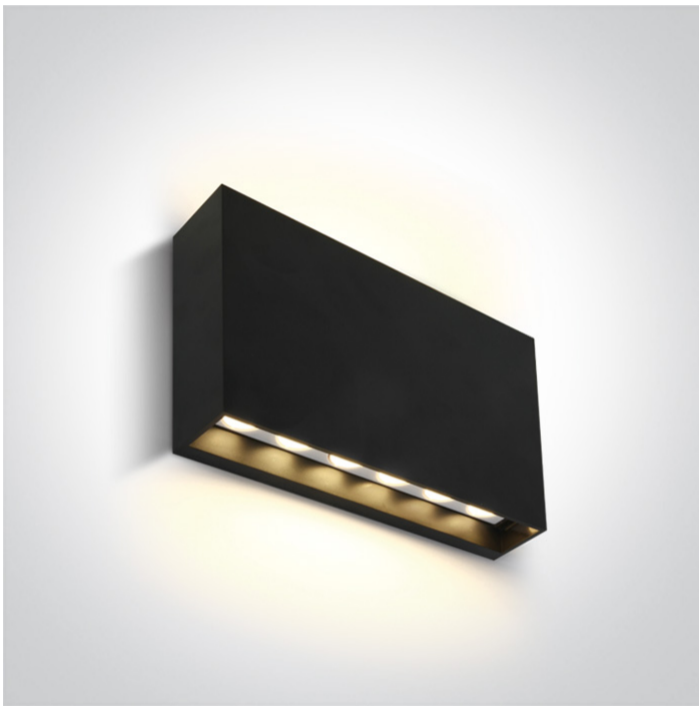

13 Wall &amp; Ceiling LED&gt;Indoor/Outdoor Wall Lights ABS+PC

67472/AN/W

6W SMD LED wall light .

Complete with 300mA driver.

Complies with standard EN60598-1 and any other specific standards.

Anthracite

Material

ABS

Diffuser Material

PC

Shape

Rectangular

Length	200mm
Width	39mm
Height	125mm
Surface Wall	Yes
Indoor	Yes
Outdoor	Yes
Adjustable	No