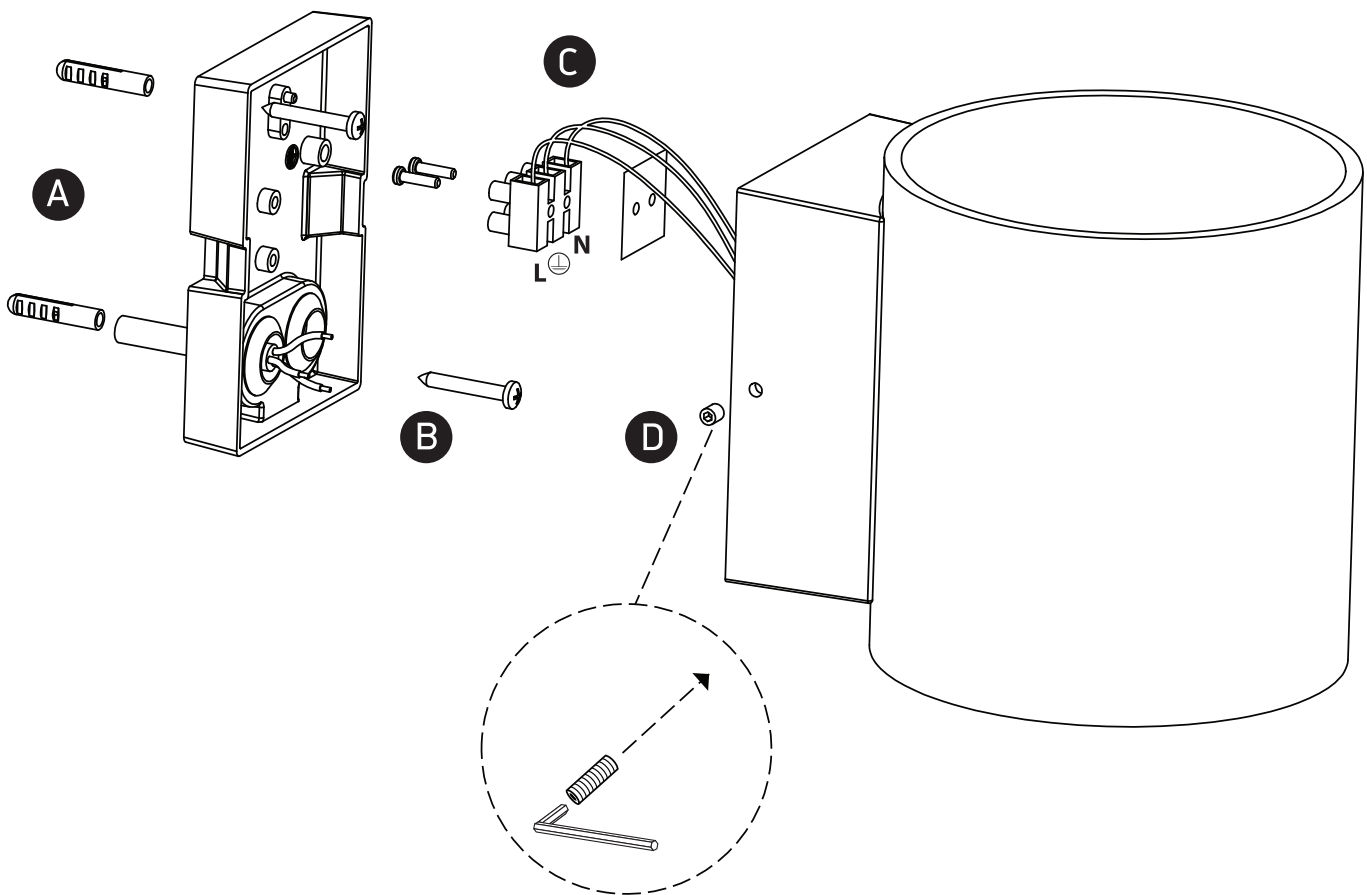

INSTALLATION MANUAL

67468

ecolight

TRIAC
DIMMABLE

230V | 10W | IP65 | Die cast + glass

AC LED

80
CRI

one
LIGHT