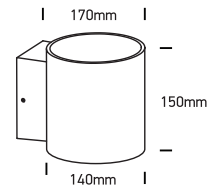

INSTALLATION MANUAL

67468

ecolight

TRIAC
DIMMABLE

230V | 10W | IP65 | Die cast + glass

AC LED

80
CRI

one
LIGHT