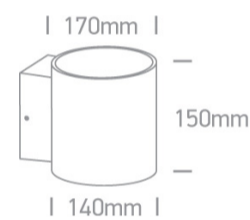

13 Wall & Ceiling LED>Outdoor Wall Lights Die cast

67468/W/W

10W Wall light, IP65

AC LED

Complies with standard EN60598-1 and any other specific standards.

Downloads

Dimensions

Physical Specification

Item Group	13 Wall & Ceiling LED
Family	Outdoor Wall Lights Die cast
Order Code	67468/W/W
Colour	White
Material	Die Cast
Diffuser Material	Glass
Shape	Circular
Height	150mm
Diameter	140mm
Surface Wall	Yes
Indoor	Yes
Outdoor	Yes

Carton Length

62cm

Carton Width

51cm

Carton Height

25cm

Carton Weight

9,1Kg