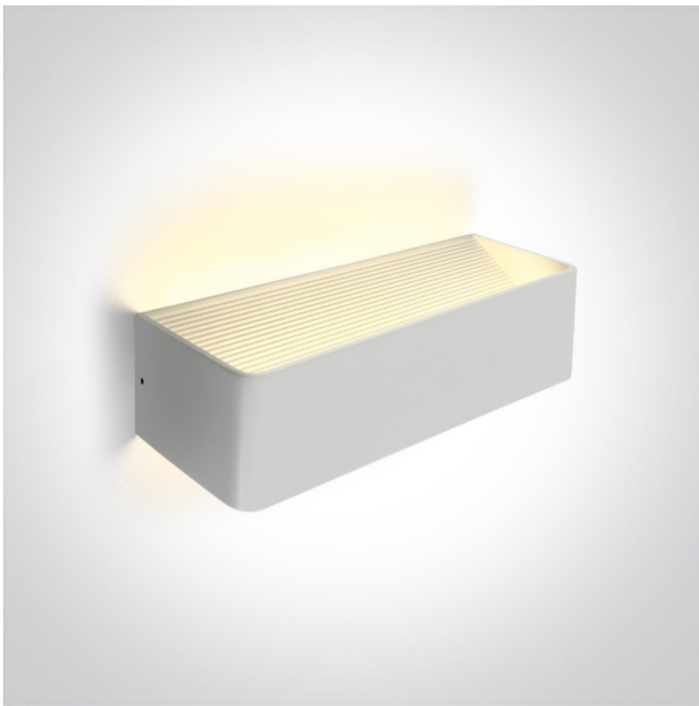

13 Wall & Ceiling LED>The Backlight Wall Range Aluminium

67466C/W/W

12W LED wall surface light IP20.

Complete 300mA driver.

Complies with standard EN60598-1 and any other specific standards.

Downloads

Dimensions

Physical Specification

Item Group	13 Wall & Ceiling LED
Family	The Backlight Wall Range Aluminium
Order Code	67466C/W/W
Colour	White
Material	Aluminium
Shape	Rectangular
Length	370mm
Width	100mm
Height	80mm
Surface Wall	Yes
Indoor	Yes
Adjustable	No

Electrical Characteristics

Gear	Built In
Fitting + Driver	
Input Voltage	220-240V
50 Hz	Yes
60 Hz	Yes
Safety Class	
Power(Watts)	12W
IP Rating	IP20
Light Source	LED built in
Dimmable	No
F Mark	

Fitting	
Input Type	Constant Current
Input Current	300mA
Voltage	38V
Safety Class	
Power(Watts)	11,4W
IP Rating	IP65
Light Source	LED built in
LED Type	SMD 2835
LED Brand	Edison
F Mark	