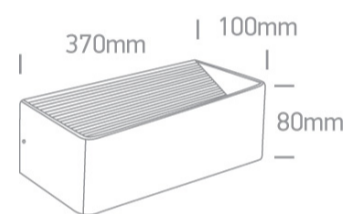

13 Wall & Ceiling LED>The Backlight Wall Range Aluminium

67466C/W/W

12W LED wall surface light IP20.

Complete 300mA driver.

Complies with standard EN60598-1 and any other specific standards.

Downloads

Dimensions

Physical Specification

Item Group	13 Wall & Ceiling LED
Family	The Backlight Wall Range Aluminium
Order Code	67466C/W/W
Colour	White
Material	Aluminium
Shape	Rectangular
Length	370mm
Width	100mm
Height	80mm
Surface Wall	Yes
Indoor	Yes
Adjustable	No

Illumination Data

Colour Temperature	3000K
Lumen Output	800lm
Light Efficiency	66,67lm/W
CRI	80
Illumination Diagram	

Packing Info

Box Weight	1.350kg
Pcs/Carton	12
Barcode	5291889062844
HS Code	9405409900