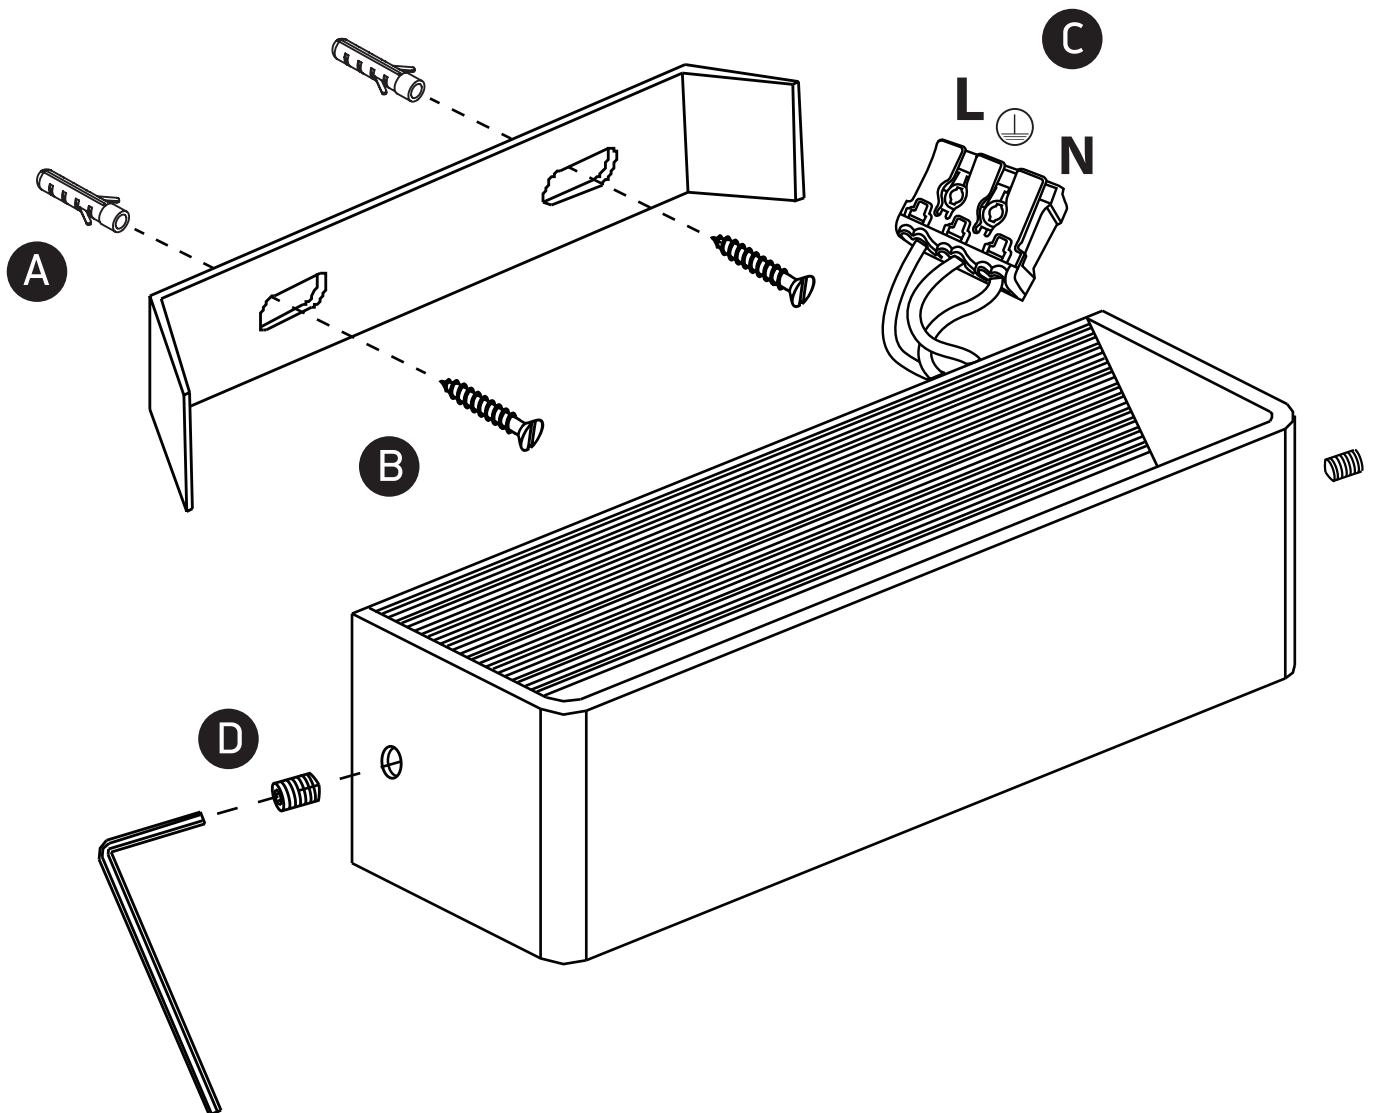

INSTALLATION MANUAL

67466C

ecolight

230V | SMD 2835 | 12W | IP20 | Aluminium

Complete with 300mA driver.

80
CRI

one
LIGHT

Warnings: