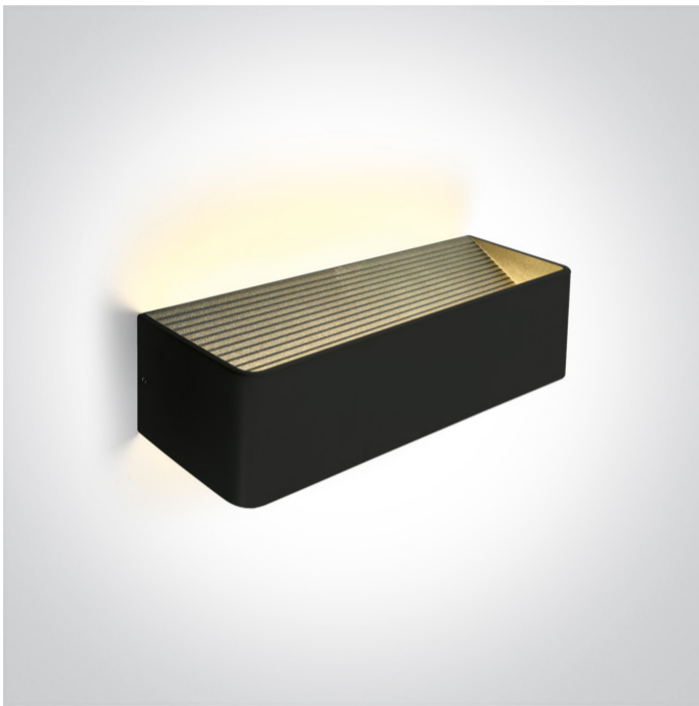

13 Wall & Ceiling LED>The Backlight Wall Range Aluminium

67466C/B/W

12W LED wall surface light IP20.

Complete 300mA driver.

Complies with standard EN60598-1 and any other specific standards.

Downloads

Dimensions

Physical Specification

Item Group	13 Wall & Ceiling LED
Family	The Backlight Wall Range Aluminium
Order Code	67466C/B/W
Colour	Black
Material	Aluminium
Shape	Rectangular
Length	370mm
Width	100mm
Height	80mm
Surface Wall	Yes
Indoor	Yes
Adjustable	No

Electrical Characteristics

Gear	Built In
Fitting + Driver	
Input Voltage	220-240V
50 Hz	Yes
60 Hz	Yes
Safety Class	
Power(Watts)	12W
IP Rating	IP20
Light Source	LED built in
Dimmable	No
F Mark	

Fitting	
Input Type	Constant Current
Input Current	300mA
Voltage	38V
Safety Class	
Power(Watts)	11,4W
IP Rating	IP65
Light Source	LED built in
LED Type	SMD 2835
LED Brand	Edison
F Mark	

Illumination Data

Colour Temperature	3000K
Lumen Output	800lm
Light Efficiency	66,67lm/W
CRI	80
Illumination Diagram	

Packing Info

Box Weight	1.350kg
Pcs/Carton	12
Barcode	5291889062851
HS Code	9405409900