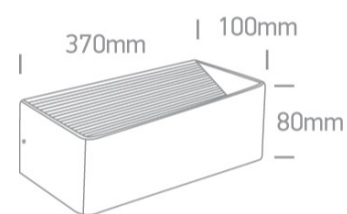

13 Wall & Ceiling LED>The Backlight Wall Range Aluminium

67466C/B/W

12W LED wall surface light IP20.

Complete 300mA driver.

Complies with standard EN60598-1 and any other specific standards.

Downloads

Dimensions

Physical Specification

Item Group	13 Wall & Ceiling LED
Family	The Backlight Wall Range Aluminium
Order Code	67466C/B/W
Colour	Black
Material	Aluminium
Shape	Rectangular
Length	370mm
Width	100mm
Height	80mm
Surface Wall	Yes
Indoor	Yes
Adjustable	No

Illumination Data

Colour Temperature	3000K
Lumen Output	800lm
Light Efficiency	66,67lm/W
CRI	80
Illumination Diagram	

Packing Info

Box Weight	1.350kg
Pcs/Carton	12
Barcode	5291889062851
HS Code	9405409900